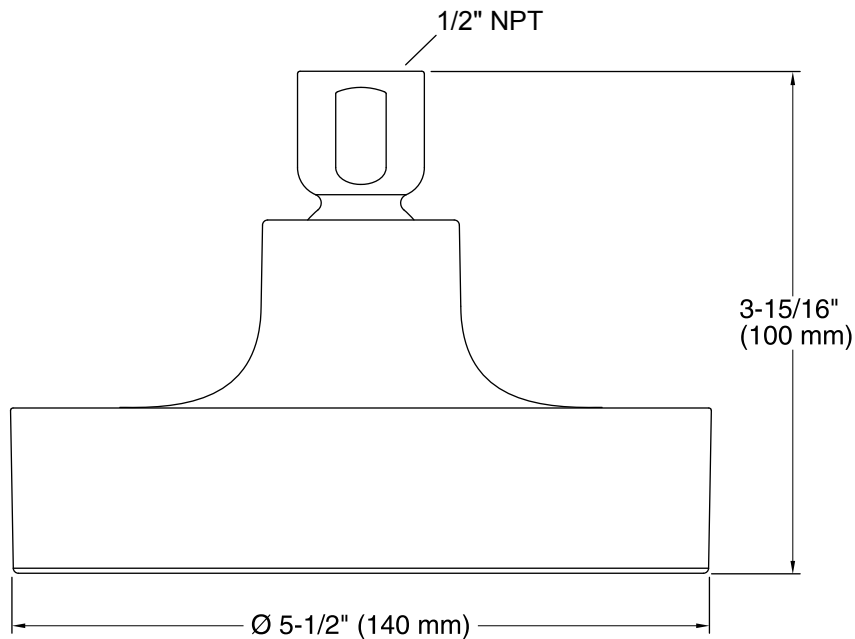

**Technical Information**

All product dimensions are nominal.

**Handshower:**

Pressure: 80 psi (5.5 bar)

**Showerhead/Body Spray:**

Rated maximum flow: 2.5 gal/min (9.5 l/min)

Pressure: 80 psi (5.5 bar)

**Notes**