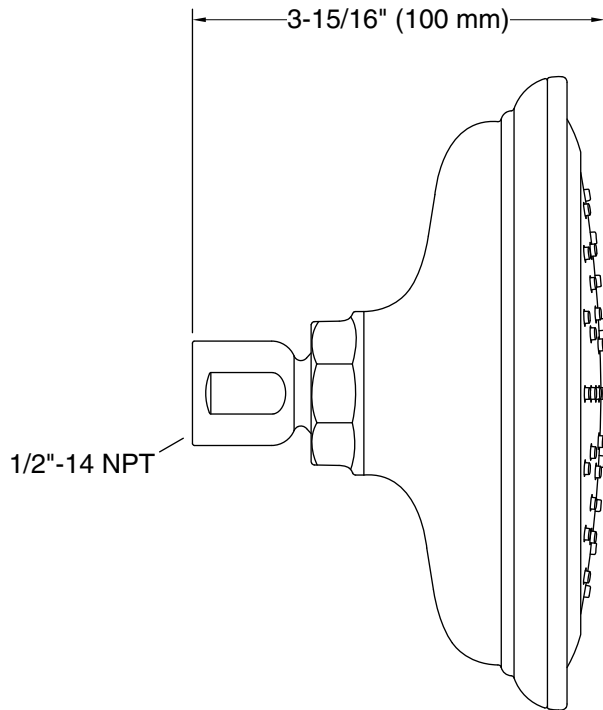

### Features

- Optimized sprayface for maximum performance.
- MasterClean™ sprayface features an easy-to-clean surface that withstands mineral buildup.
- 1/2" NPT connection.
- 1.75 gpm (6.6 lpm) maximum flow rate at 45 psi (3.1 bar).
- Single-function showerhead with 48-nozzle 6" (152 mm) diameter sprayface.
- Coordinates with other products in the Artifacts collection.

#### Technical Information

All product dimensions are nominal.