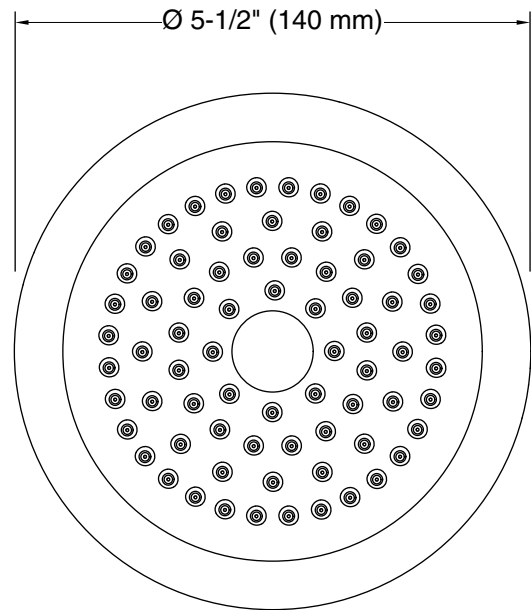

Features

- Single-function showerhead with 5-1/2" (140 mm) diameter sprayface
- Five-layer filtration system reduces scale buildup in your shower and includes an activated charcoal filter to reduce impurities such as chlorine and heavy metals
- Recommend replacing filter every six months for optimum performance
- Integrated dial tracks suggested filter replacement date
- Filter easily slides out with a 30° turn of the sprayface
- Optimized sprayface minimizes wasteful overspray and increases cleaning and hair-rinsing performance
- Full coverage spray produces an encompassing spray ideal for everyday use
- MasterClean™ sprayface features an easy-to-clean surface that withstands mineral buildup and maximizes spray performance
- 2.5 gpm (9.5 lpm) maximum flow rate at 45 psi (3.1 bar)
- Box includes: Showerhead, one filter, wrench, sealant tape
- K-33632 replacement filters available (sold separately)

Material

- Premium material construction for durability and reliability

Installation

- 1/2 -14 NPT connection
- Shower arm and flange sold separately

Codes/Standards

ASME A112.18.1/CSA B125.1
DOE - Energy Policy Act 1992
IAPMO Certification

Technical Information

All product dimensions are nominal.

Showerhead/Body Spray:

Rated maximum flow: 2.5 gal/min (9.5 l/min)

flow:

Pressure: 45 psi (3.1 bar)

Notes

For use with automatic compensating valves rated at 2.1 gal/min (7.9 l/min) or less.