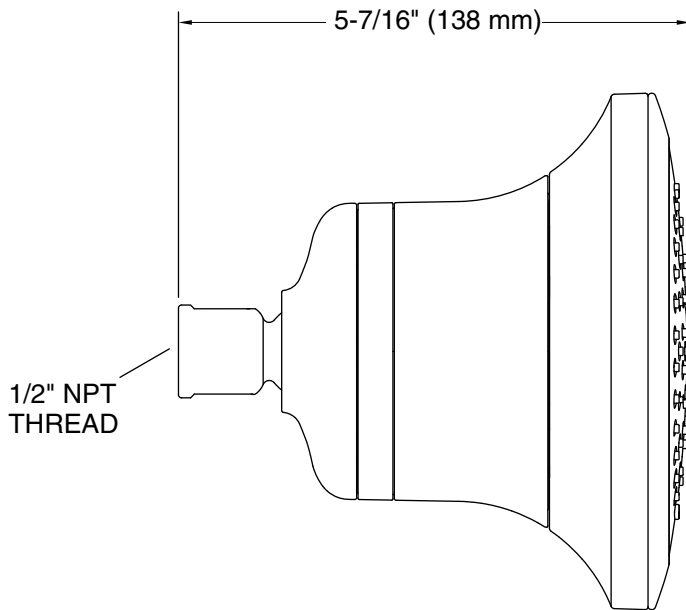

Features

- Single-function showerhead with 5-1/2" (140 mm) diameter sprayface
- Five-layer filtration system reduces scale buildup in your shower and includes an activated charcoal filter to reduce impurities such as chlorine and heavy metals
- Recommend replacing filter every six months for optimum performance
- Integrated dial tracks suggested filter replacement date
- Filter easily slides out with a 30° turn of the sprayface
- Optimized sprayface minimizes wasteful overspray and increases cleaning and hair-rinsing performance
- Full coverage spray produces an encompassing spray ideal for everyday use
- MasterClean™ sprayface features an easy-to-clean surface that withstands mineral buildup and maximizes spray performance
- 2.5 gpm (9.5 lpm) maximum flow rate at 45 psi (3.1 bar)
- Box includes: Showerhead, one filter, wrench, sealant tape
- K-33632 replacement filters available (sold separately)

Material

- Premium material construction for durability and reliability

Installation

- 1/2 -14 NPT connection
- Shower arm and flange sold separately

Codes/Standards

ASME A112.18.1/CSA B125.1
DOE - Energy Policy Act 1992
IAPMO Certification

Technical Information

All product dimensions are nominal.

Showerhead/Body Spray:

Rated maximum flow: 2.5 gal/min (9.5 l/min)

flow:

Pressure: 45 psi (3.1 bar)

Notes

For use with automatic compensating valves rated at 2.1 gal/min (7.9 l/min) or less.