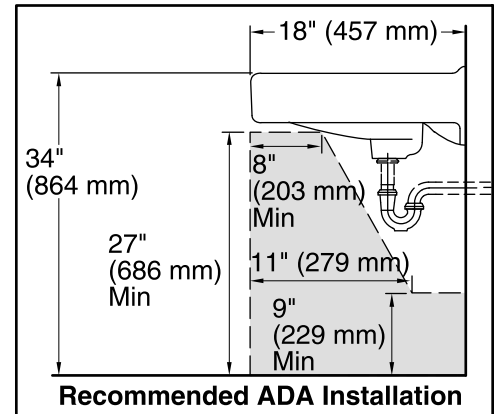

Features

- 4" (102 mm) centers.
- 20" (508 mm) x 18" (457 mm)

Material

- Vitreous china.

Installation

- Wall-mount
- Drilled for concealed arm carrier.

Recommended Accessories

K-8998 P-Trap

Color	Code	Description
-------	------	-------------

0

White

Standard Installation

Technical Information

All product dimensions are nominal.

Bowl configuration:	Single
Installation:	Wall-mount
Bowl area (Center)	Length: 18" (457 mm) Width: 13" (330 mm) With overflow: Yes Water depth: 4-7/8" (124 mm)
Bowl area	With overflow: Yes
Number of deck holes:	3
Faucet hole(s):	1-3/8" (35 mm)
Soap/Lotion hole:	1-1/4" (32 mm)
Drain hole:	1-3/4" (44 mm)