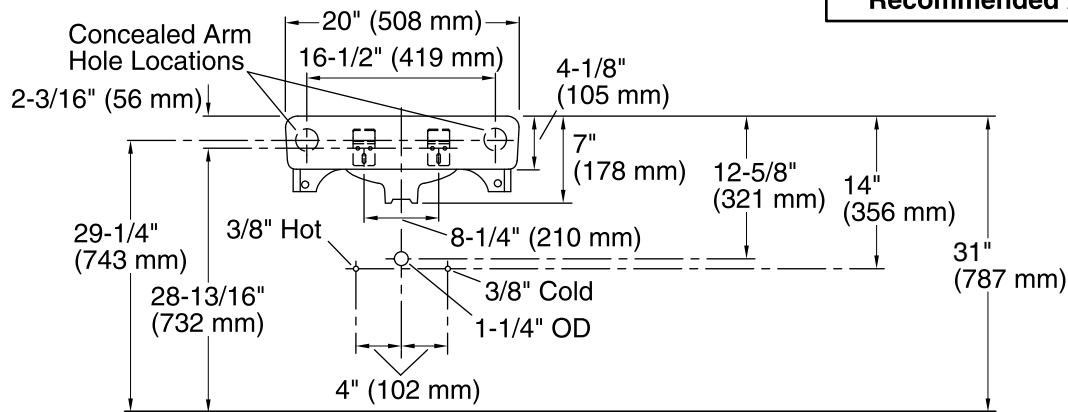

Features

- 4" (102 mm) centers.
- 20" (508 mm) x 18" (457 mm)

Material

- Vitreous china.

Installation

- Wall-mount
- Drilled for concealed arm carrier.

Recommended Accessories

K-8998 P-Trap

Color	Code	Description
-------	------	-------------

0

White

Standard Installation

Technical Information

All product dimensions are nominal.

Bowl configuration:	Single
Installation:	Wall-mount
Bowl area (Center)	Length: 18" (457 mm) Width: 13" (330 mm) With overflow: Yes Water depth: 4-7/8" (124 mm)
Bowl area	With overflow: Yes
Number of deck holes:	3
Faucet hole(s):	1-3/8" (35 mm)
Soap/Lotion hole:	1-1/4" (32 mm)
Drain hole:	1-3/4" (44 mm)