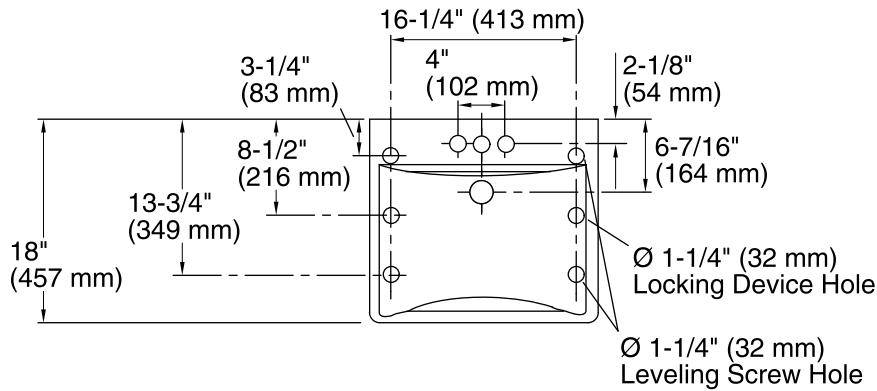

Features

- 4" (102 mm) centers.
- 20" (508 mm) x 18" (457 mm)

Material

- Vitreous china.

Installation

- Wall-mount
- Drilled for concealed arm carrier.

Recommended Accessories

K-8998 P-Trap

Color	Code	Description
-------	------	-------------

0

White

Standard Installation

Technical Information

All product dimensions are nominal.

Bowl configuration:	Single
Installation:	Wall-mount
Bowl area (Center)	Length: 18" (457 mm) Width: 13" (330 mm) With overflow: Yes Water depth: 4-7/8" (124 mm)
Bowl area	With overflow: Yes
Number of deck holes:	3
Faucet hole(s):	1-3/8" (35 mm)
Soap/Lotion hole:	1-1/4" (32 mm)
Drain hole:	1-3/4" (44 mm)