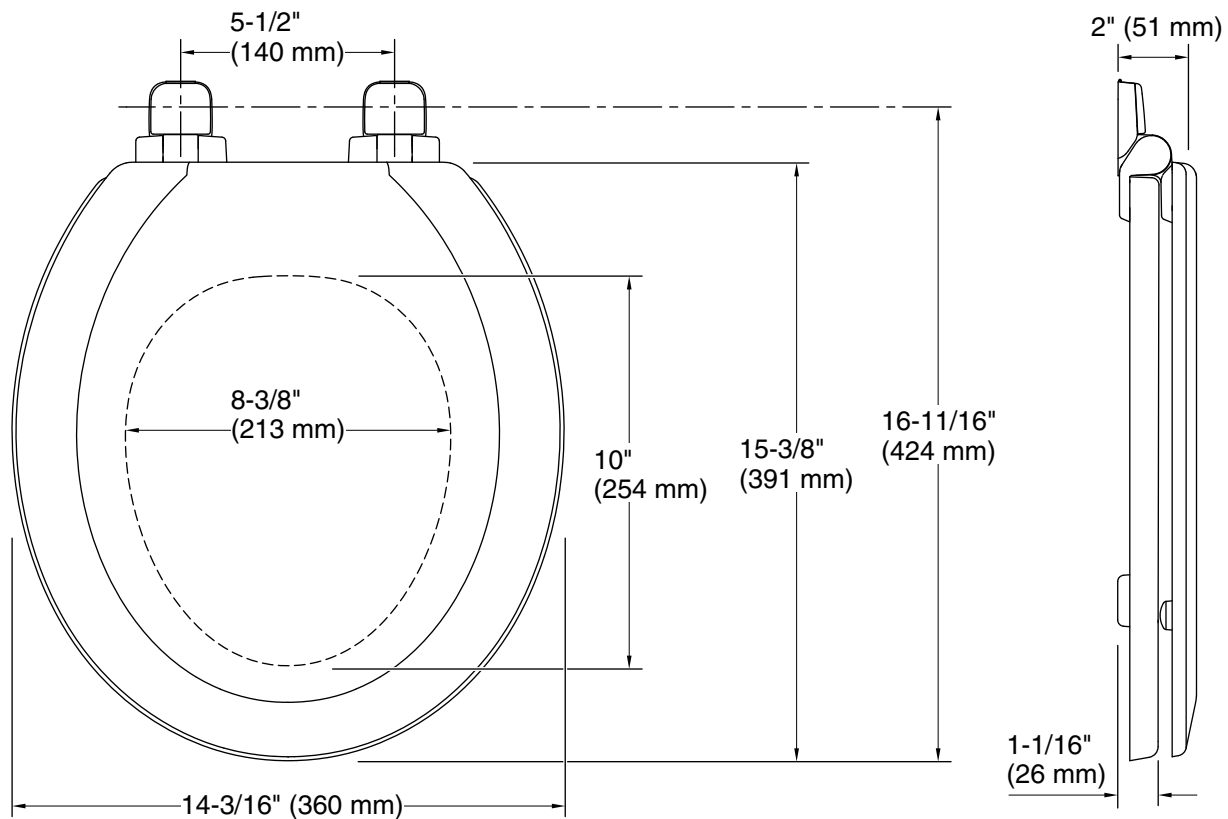

Color Code Description

	0	White
	96	Biscuit

Technical Information

All product dimensions are nominal.

Seat shape type: Round-front
Seat front type: Closed-front
Seat-mounting holes: 5-1/2" (140 mm)