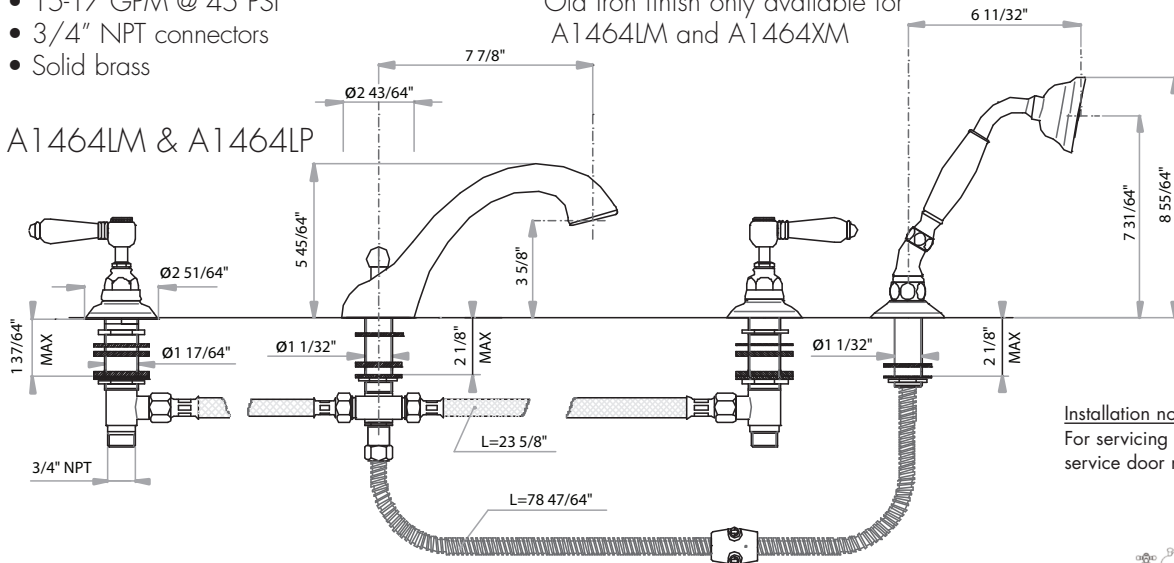

A1464LM (Metal Levers)

A1464LP (Porcelain Levers)

A1464XM (Cross Handles)

A1464LC (Swarovski® Crystal Levers)

A1464XC (Swarovski® Crystal Cross Handles)

FEATURES

- Fixed spout
- 1/4-turn ceramic valves
- 4 x 1 5/16" cutouts
- 7 7/8" spout reach
- Single-function handshower
- 6 1/2' hose
- Matching lav set A1408
- 15-17 GPM @ 45 PSI
- 3/4" NPT connectors
- Solid brass

A1464LM & A1464LP

Installation note
For servicing after installation, install a service door near the valves

A1464XM

A1464LC

A1464XC

Consult your local ROHL showroom for additional information and specifications. For complete warranty details and a list of showrooms, go to www.rohlhome.com.