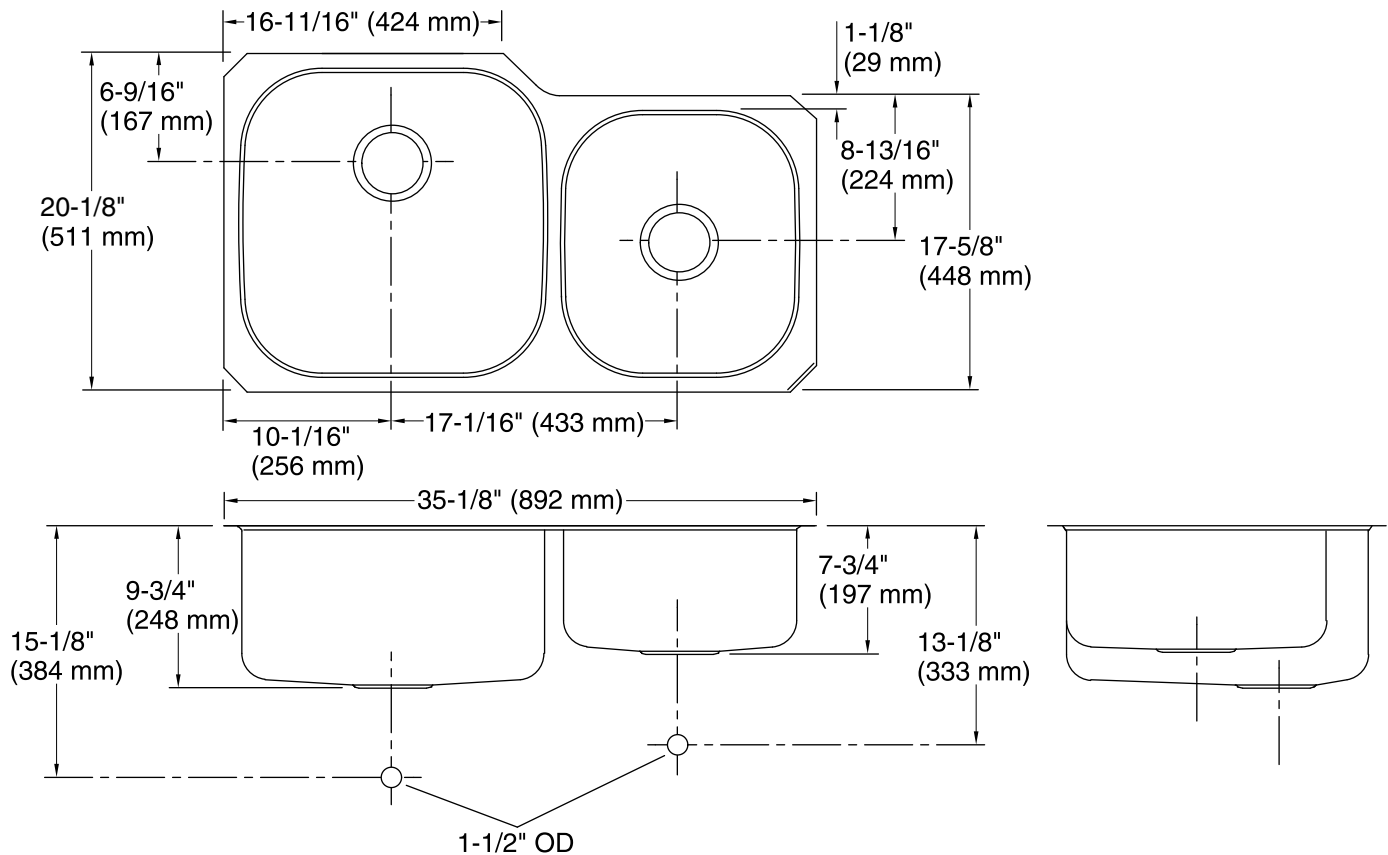

## Features

- Minimum base cabinet width: 36" - 39" (36" may require cabinet modifications).
- 9-1/2-inch left depth and 7-1/2-inch right depth.
- No faucet holes.
- SilentShield® sound-absorption technology offers quieter performance.
- Includes installation hardware.

## Installation

- Under-mount
- Extra-large/ medium bowls.

### Technical Information

All product dimensions are nominal.

Bowl configuration:	X-Large/medium
Installation:	Under-mount
Bowl area (Left)	Length: 17-7/8" (454 mm) Width: 17-7/8" (454 mm) Bowl depth: 9-1/2" (241 mm) Water depth: 9-1/2" (241 mm)
Bowl area (Right)	Length: 13-3/4" (349 mm) Width: 15-3/8" (391 mm) Bowl depth: 7-1/2" (191 mm) Water depth: 7-1/2" (191 mm)
Template:	1217909-7, required, included