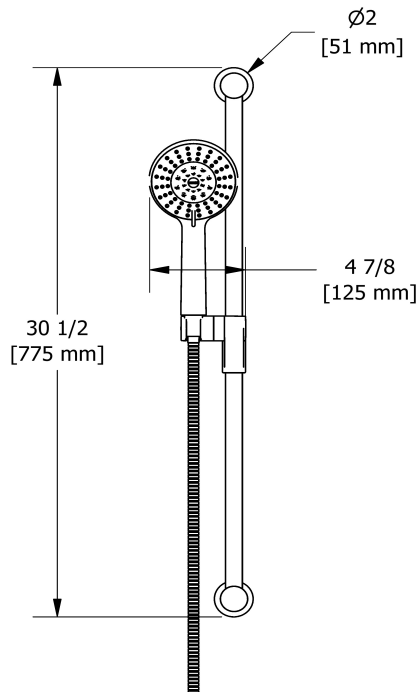

Specifications

Descriptions

- Scale-free
- 4363, 3-jet hand shower with pause
- Ø22 mm (7/8") slide bar
- 150 cm (59") double interlock flexible hose, swivel and 2 check valves
- Easy-Glide left cursor

Available colors

- C : Chrome

Available flows

- 7.6 L/min, 2.0 gpm (US) 60psi
- 5.69 L/min, 1.5 gpm (US) 60psi (**5063-15**)
- 6.6L/min, 1.75 gpm (US) 60psi (**5063-WS**) *

EPA certification applicable to the indicated model only

Certifications

- CSA B125.1
- ASME A112.18.1
- CMR248 Approval

Hand shower rail
5063

Sizes, models and finishes may differ from those presented.

Warranty

This Riobel Inc. product you have purchased carries a Limited Lifetime Warranty on the chrome, PVD finish, blacks and all working parts and is guaranteed from the initial purchase date against all manufacturing defects. All other finishes, including plastic components, are guaranteed for one year. All electric and/or electronic parts are covered by a 5-year limited warranty. The warranty offered on our products will be honored only if the installation is performed by a certified master plumber.