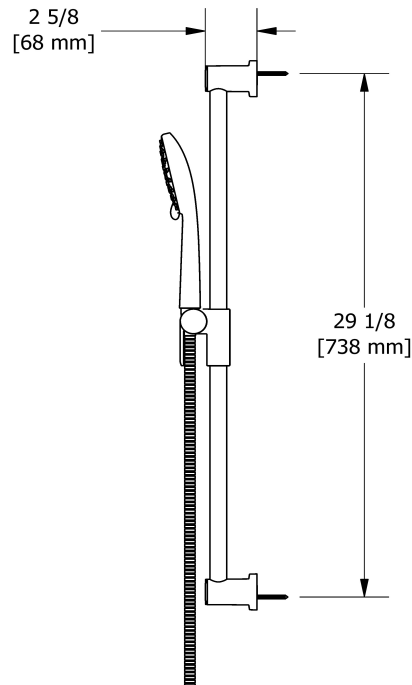

Specifications

Descriptions

- Scale-free
- 4363, 3-jet hand shower with pause
- Ø22 mm (7/8") slide bar
- 150 cm (59") double interlock flexible hose, swivel and 2 check valves
- Easy-Glide left cursor

Available colors

- C : Chrome

Available flows

- 7.6 L/min, 2.0 gpm (US) 60psi
- 5.69 L/min, 1.5 gpm (US) 60psi (**5063-15**)
- 6.6L/min, 1.75 gpm (US) 60psi (**5063-WS**) *

EPA certification applicable to the indicated model only

Certifications

- CSA B125.1
- ASME A112.18.1
- CMR248 Approval

Hand shower rail
5063

Sizes, models and finishes may differ from those presented.

Warranty

This Riobel Inc. product you have purchased carries a Limited Lifetime Warranty on the chrome, PVD finish, blacks and all working parts and is guaranteed from the initial purchase date against all manufacturing defects. All other finishes, including plastic components, are guaranteed for one year. All electric and/or electronic parts are covered by a 5-year limited warranty. The warranty offered on our products will be honored only if the installation is performed by a certified master plumber.