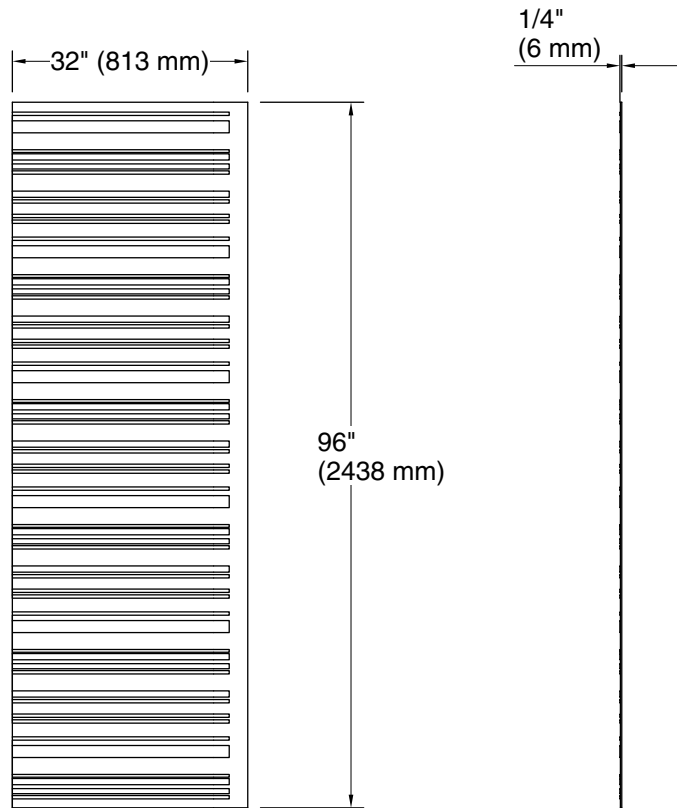

Technical Information

All product dimensions are nominal.

Weight: 45.31 lbs (20.6 kg)

Notes

Measure your actual product for rough-in details.

Install this product according to the installation instructions.