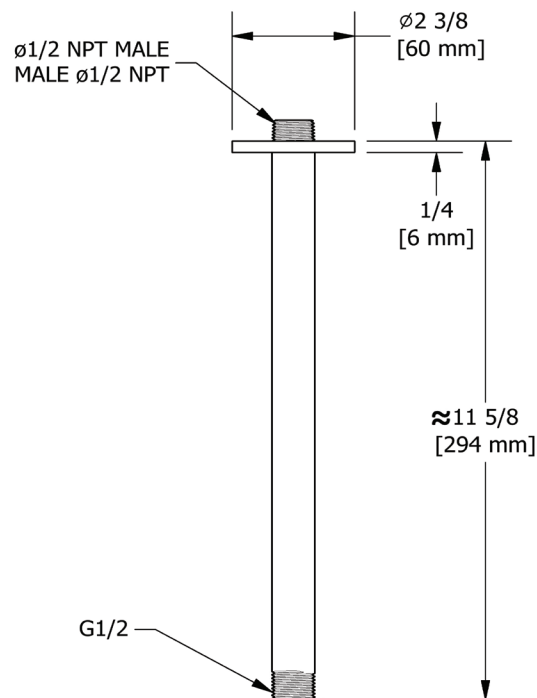

SPECIFICATIONS

DESCRIPTION

- 1/2" inlet male NPT
- Shower arm with round flange
- Escutcheon included

WARRANTY

- Most products or parts carry "Limited Warranties" against manufacturing defects. For US customers please visit houseofrohl.com/support and for Canadian customers please visit houseofrohl.ca/support for complete product and finish warranty.

12" Ceiling Mount Shower Arm

MODEL: 507

For warranty or additional information, contact:

U.S.A.
houseofrohl.com/support
1-800-777-9762

QUEBEC / MARITIMES / WESTERN CANADA
QUÉBEC / MARITIMES / OUEST CANADIEN
QUEBEC / MARITIMOS / CANADA OCCIDENTAL
houseofrohl.ca/support
1-866-473-8442

ONTARIO
houseofrohl.ca/support
1-800-287-5354