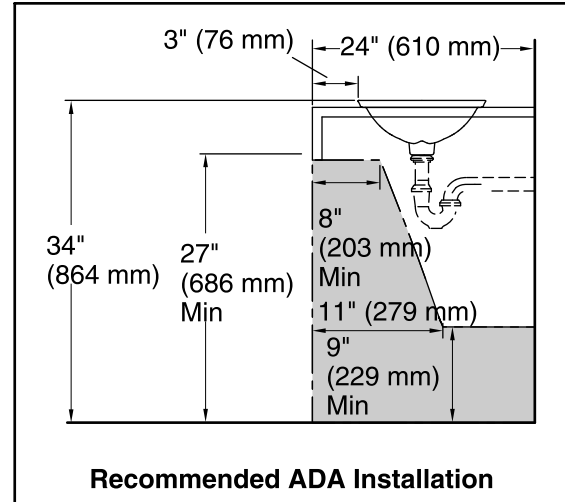

Bathroom Sink

K-75749-FP1

Standard Installation

Technical Information

All product dimensions are nominal.

Bowl configuration: Single

Installation: Drop-in, Vessel

Bowl area (Only): Length: 21-1/8" (536 mm)
Width: 14-9/16" (370 mm)
Bowl depth: 4-1/8" (105 mm)
Water depth: 4-1/8" (105 mm)