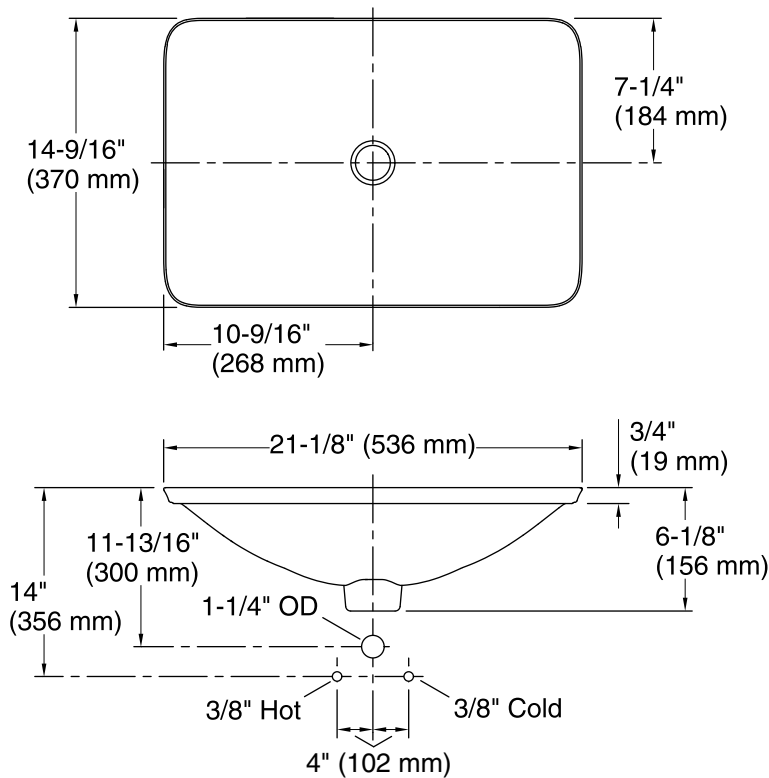

Sartorial™ Paisley Carillon® Rectangle

Bathroom Sink
K-75749-FP1

Features

- Decorated with a textural Paisley design on White background.
- Rectangular basin with subtle lift at edges.
- Wading pool design accommodates a wide variety of faucets.
- No faucet holes; requires wall- or counter-mount faucet.

Bathroom Sink

K-75749-FP1

Standard Installation

Technical Information

All product dimensions are nominal.

Bowl configuration: Single

Installation: Drop-in, Vessel

Bowl area (Only): Length: 21-1/8" (536 mm)
Width: 14-9/16" (370 mm)
Bowl depth: 4-1/8" (105 mm)
Water depth: 4-1/8" (105 mm)