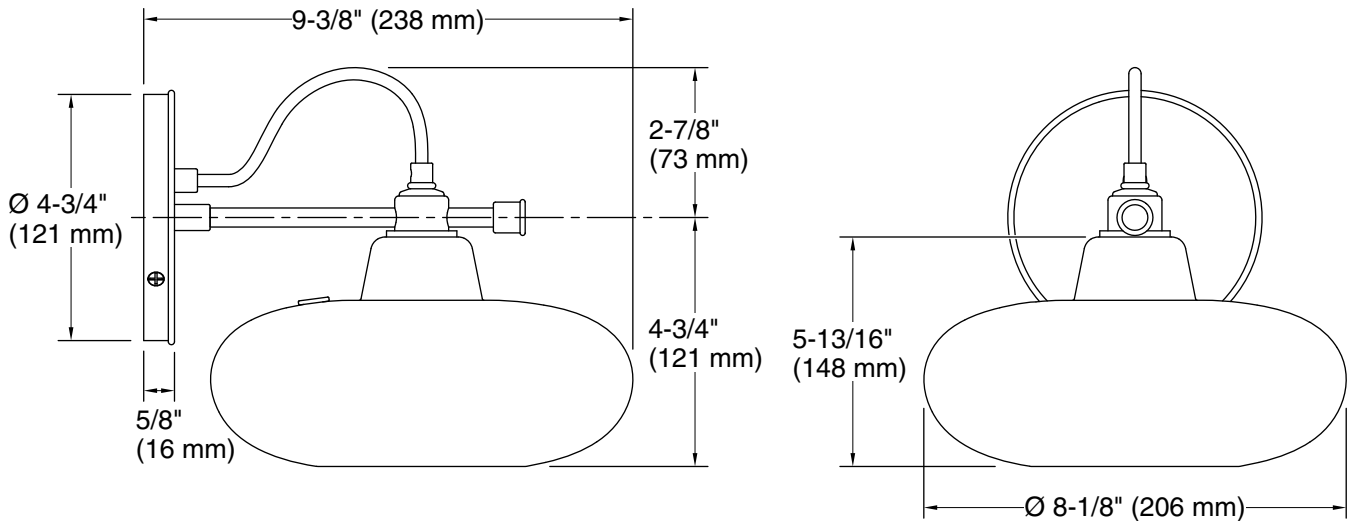

Features

- Suitable for any living space, allowing you to create a cohesive design aesthetic throughout your home
- Candelabra base (E12) socket, works best with type G16.5 white, clear or Edison bulbs (sold separately)
- This piece is designed to be filled with distilled water or reverse osmosis (RO) water to reflect light throughout the room
- Suitable for damp locations, per UL 1598

Required Electrical Service

One circuit required.

Lights: 120 V, 60 Hz

Technical Information

All product dimensions are nominal.

Installation Type: Wall-mount

Material: Steel

Number of Lights: 1