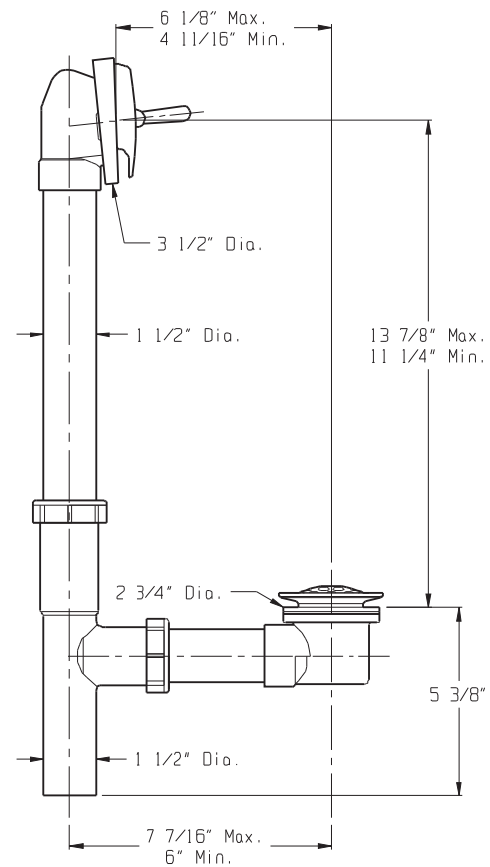

Features:

- Fits most tubs 14" to 16" high
- 1-1/2" plastic tubing in PVC
- Patented adjustable self-retaining rubber head gasket
- Patented pre-adjustable linkage
- Cast brass shoe plug
- Extra long plunger stroke
- Lubricated cast brass plunger
- Chrome plated stamped brass domed strainer
- Heavy duty, highly polished face plate
- Partially assembled in carton
- Compartmentalized packaging
- Available in Chrome

Standards & Certifications:

- IAPMO/cUPC

Catalog Numbers:

41-510 PVC (Chrome)

Prefixes Available:

None

Suffixes Available:

None

Job Name	
Date	
Model Specified	
Quantity	
Customer	
Contractor	
Architect/engineer