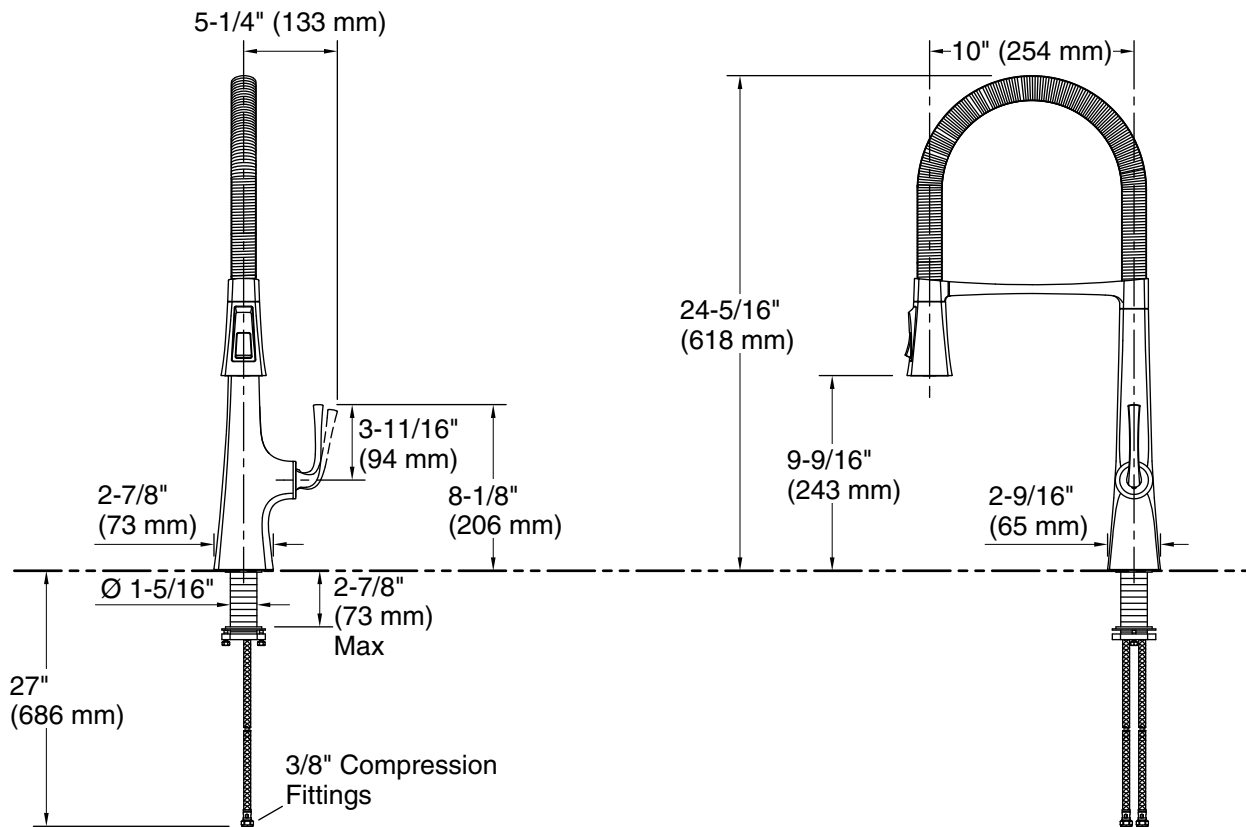

Adapters, Rough-in and Extension Kits

1327990 Range: 2-1/2" (64 mm) - 2-5/8" (67 mm)

Optional Products/Accessories

K-22071 Three-hole kitchen faucet escutcheon

ADA **CSA B651**

Codes/Standards

ASME A112.18.1/CSA B125.1
NSF/ANSI/CAN 61
NSF/ANSI/CAN 372
All applicable US Federal and State material regulations
DOE - Energy Policy Act 1992
California Energy Commission (CEC)
ADA
ICC/ANSI A117.1
CSA B651
IAPMO Certification

Technical Information

All product dimensions are nominal.

Drain included: No

Spout:

Spout reach: 10" (254 mm)

Handle clearance: 5-1/4" (133 mm)

Notes

Install this product according to the installation instructions.