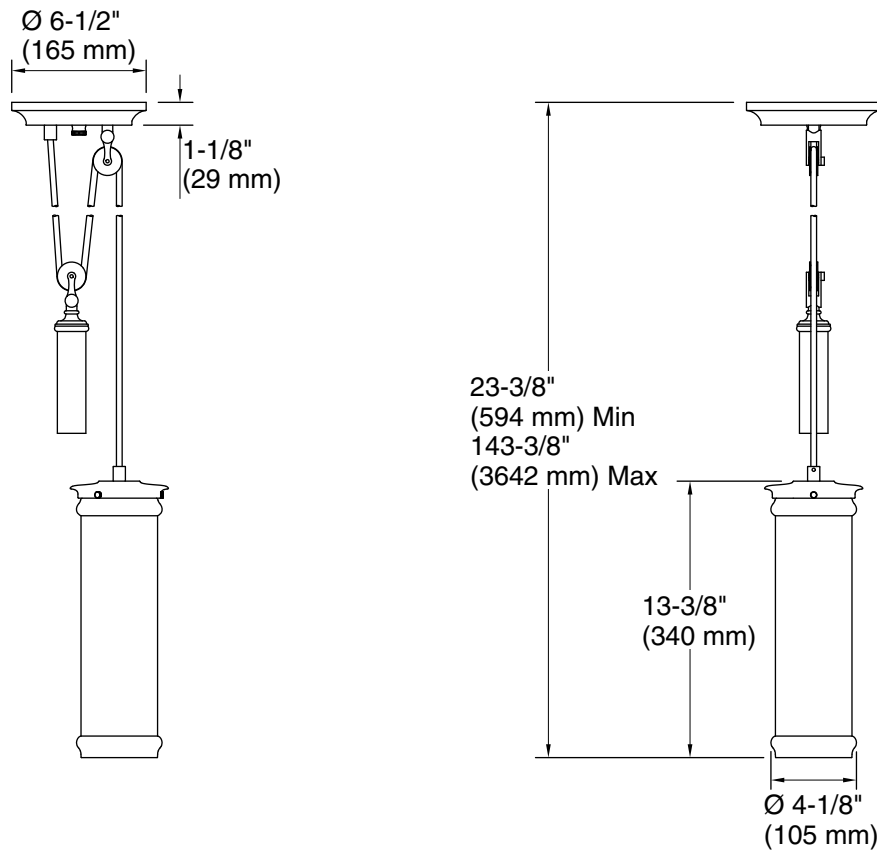

THE BOLD LOOK
OF **KOHLER**®

Required Electrical Service

One circuit required.

Lights: 120 V, 60 Hz

Technical Information

All product dimensions are nominal.

Installation Type: Ceiling-mount

Material: Brass

Number of Lights: 1

Lighting Type: Socket-based

Socket Type: E-12 Candelabra

Number of Shades: 1

Shade Type: Glass - clear

Hanging Type: Adjustable pulley

Height: $23\text{-}3/8''$ (594 mm) - $143\text{-}3/8''$ (3642 mm)