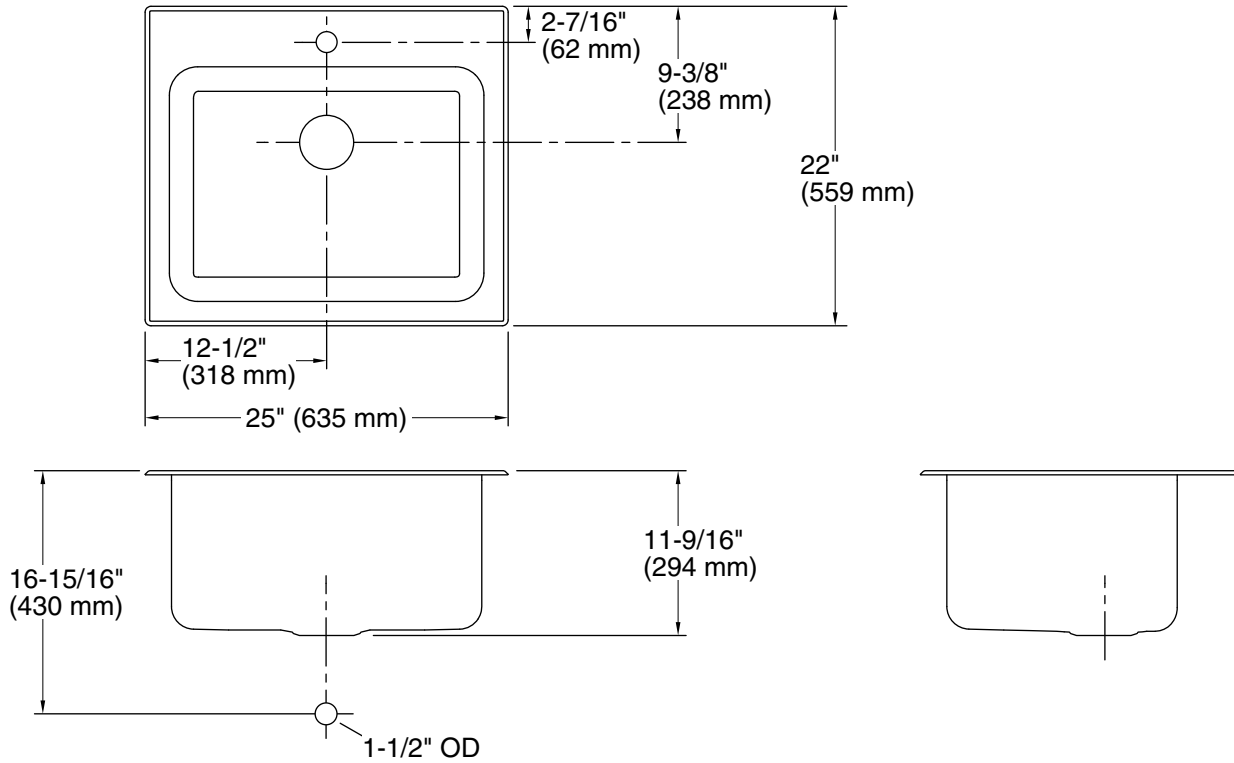

Ballad™
25" top-mount single-bowl utility sink
K-5798-1

Features

- 27" (686 mm) minimum base cabinet width
- Single bowl
- 11-5/8" depth provides generous workspace
- Single faucet hole
- Includes installation hardware

Technical Information

All product dimensions are nominal.

Installation:	Top-mount
Min. base cabinet width:	27" (686 mm)
Bowl area (Only):	Length: 21-1/4" (540 mm) Width: 15-3/4" (400 mm) Bowl depth: 11-5/16" (287 mm) Water depth: 11-5/16" (287 mm)
Number of deck holes:	1
Faucet hole(s):	1-7/16" (37 mm)
Drain hole:	3-3/4" (94 mm)