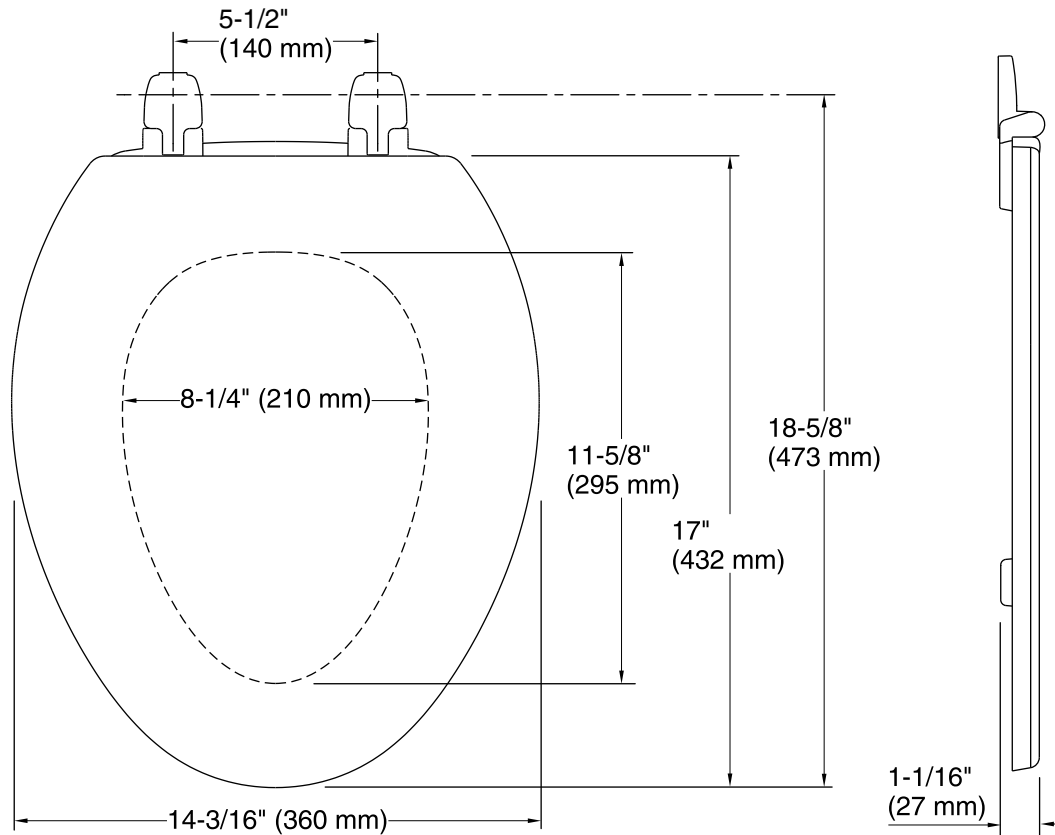

Triko™
Elongated Toilet Seat
K-4712-T

Features

- Molded wood.
- With lid.
- Elongated closed-front seat.
- Versatile design that complements the design lines of many toilets.

Codes/Standards

IAPMO/ANSI Z124.5

Technical Information

All product dimensions are nominal.

Seat shape type: Elongated

Seat front type: Closed front

Seat-mounting holes: 5-1/2" (140 mm)

Notes

Install this product according to the installation guide.