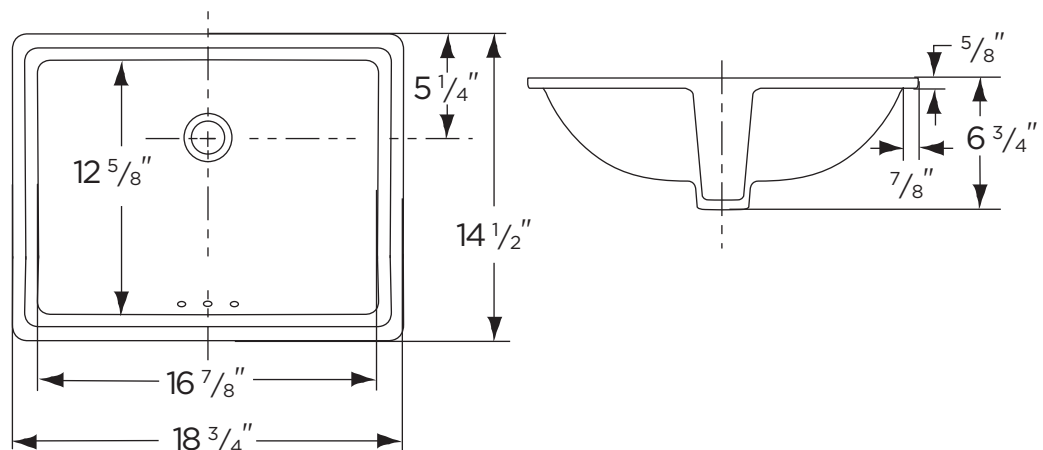

### Features:

- Rectangular Shape
- Concealed Front Overflow
- 18 3/4" x 14 1/2" Lavatory
- 16 7/8" x 12 5/8" Bowl
- Available In White

### Dimensions:

Height ..... 6 3/4"  
 Width ..... 18 3/4"  
 Depth ..... 14 1/2"  
 Shipping Weight ..... 18.5 lbs

**Specifications:** Lavatory—#12-765 Shown  
Drain and anchoring kit not included

Job Name	
Date	
Model Specified	
Quantity	
Customer	
Contractor	
Architect/engineer	