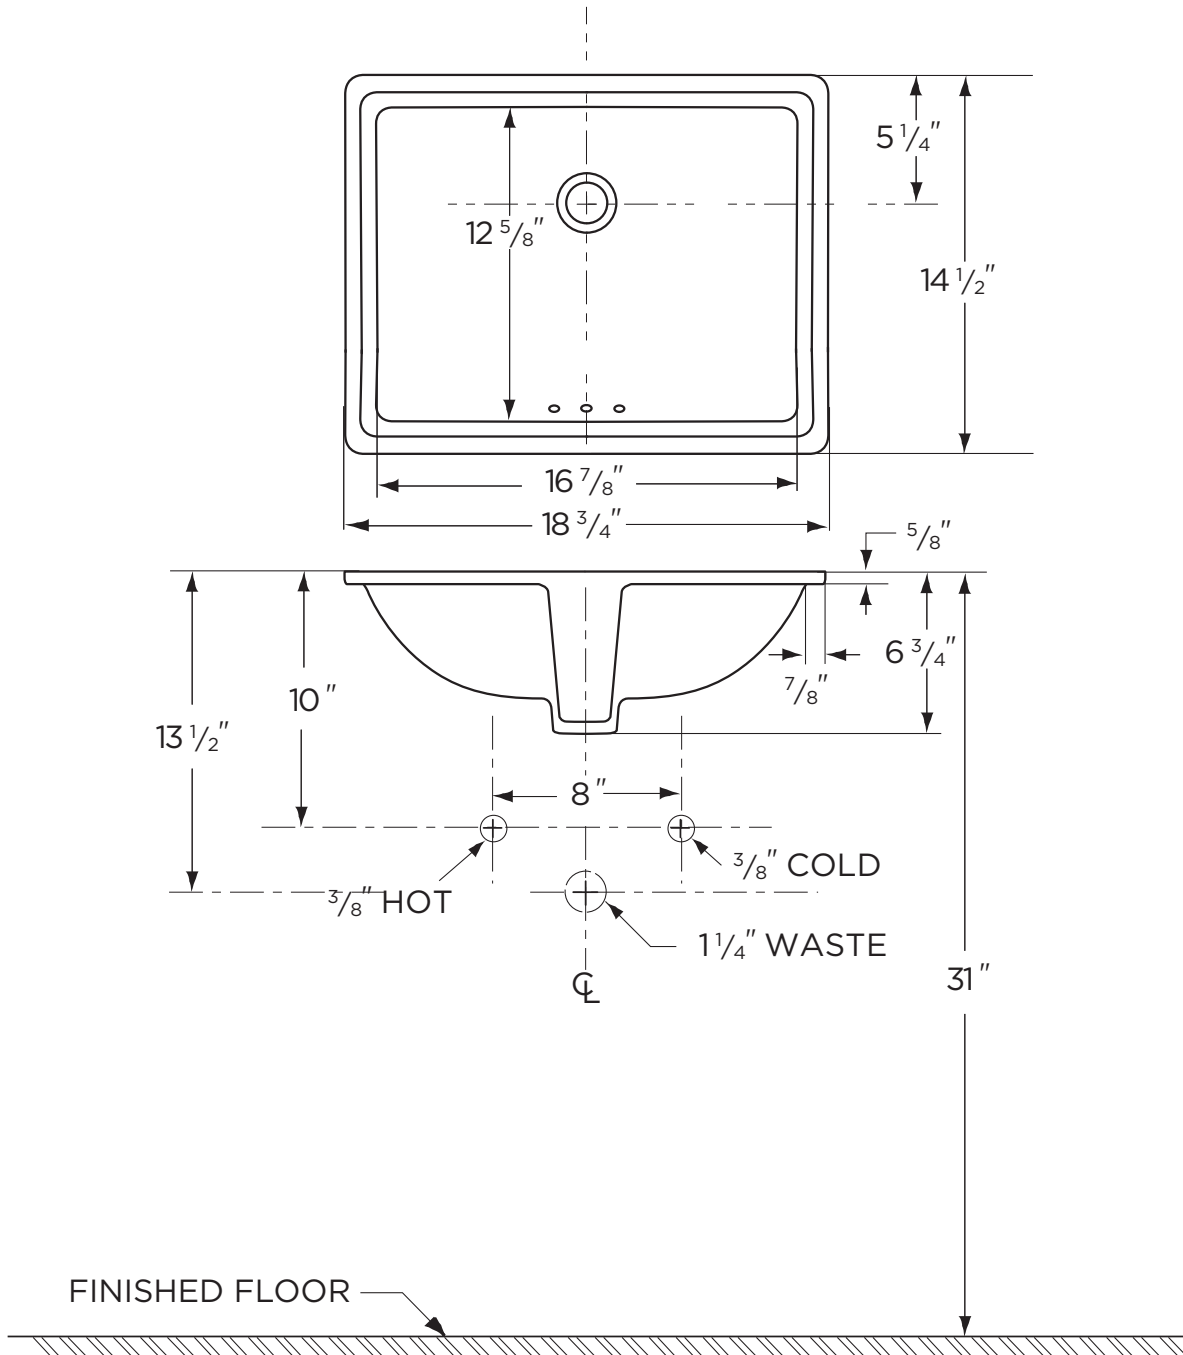

### Features:

- Rectangular Shape
- Concealed Front Overflow
- 18 3/4" x 14 1/2" Lavatory
- 16 7/8" x 12 5/8" Bowl
- Available In White

### Dimensions:

Height ..... 6 3/4"  
 Width ..... 18 3/4"  
 Depth ..... 14 1/2"  
 Shipping Weight ..... 18.5 lbs

**Specifications:** Lavatory—#12-765 Shown  
Drain and anchoring kit not included

Job Name	
Date	
Model Specified	
Quantity	
Customer	
Contractor	
Architect/engineer	

## NOTES:

All dimensions are in inches.  
Illustrations may not be drawn to scale.  
Lavatory will comply with the Americans with Disabilities Act when installed per the requirements of the Accessibility Guidelines, Section 606 Lavatories and Mirrors, of the Act.

## IMPORTANT:

Dimensions of fixtures are nominal and may vary within the range of tolerances established by ASME Standard A 112.19.2.