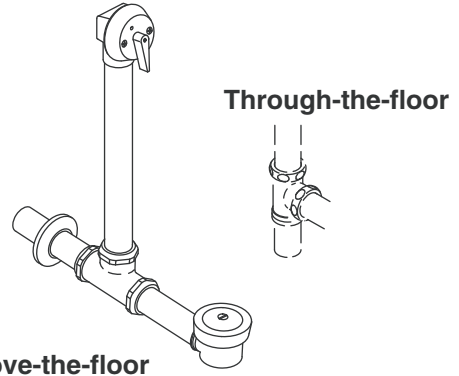

Features

- 17-gauge brass construction
- Adjustable trip lever pop-up drain
- Brass tailpiece
- Above- or through-the-floor installation options
- 1-1/2" OD connection

Codes/Standards Applicable

Specified model meets or exceeds the following:

- ASME A112.18.2/CSA B125.2

**BATH DRAIN
K-7145**

ALSO K-7158, K-7159, K-7178

Colors/Finishes

- CP: Polished Chrome
- PB: Vibrant® Polished Brass
- Other: Refer to Price Book for additional colors/finishes

Specified Model:

Model	Description	Colors/Finishes		
K-7145	Bath drain for Kathryn® bath whirlpool (through-the-floor)	☐ CP	☐ PB	☐ Other_____
K-7158	Vintage® bath drain (through-the-floor)	☐ CP	☐ PB	☐ Other_____
K-7159	Vintage® bath drain (above-the-floor)	☐ CP	☐ PB	☐ Other_____
K-7178	Bath drain for Revival® 5' (1.5 m) bath whirlpool (above- or through-the-floor)	☐ CP	☐ PB	☐ Other_____

Product Specification

Bath drain shall be of brass construction. Product includes an adjustable trip lever pop-up drain with 1-1/2" OD connection, and brass tailpiece. Bath drain shall have above- or through-the-floor installation options. Bath drain shall be Kohler Model K-_____-_____.