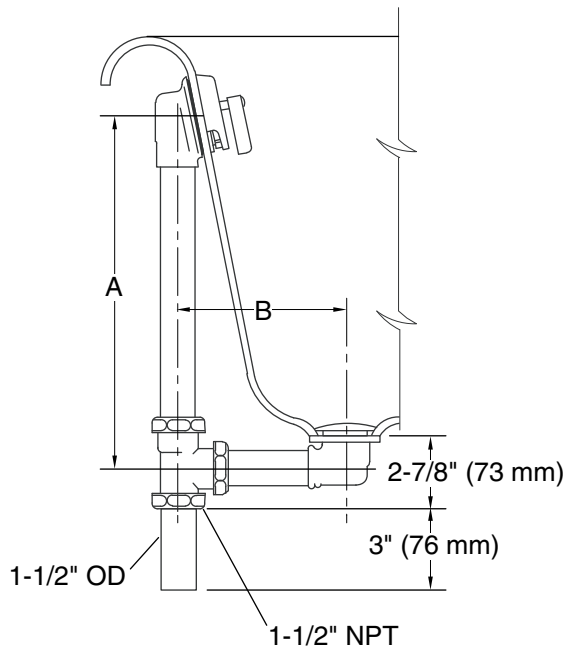

**Features**

- 17-gauge brass construction
- Adjustable trip lever pop-up drain
- Brass tailpiece
- Above- or through-the-floor installation options
- 1-1/2" OD connection

**Codes/Standards Applicable**

**Specified Model:**

Model	Description	Colors/Finishes		
K-7145	Bath drain for Kathryn® bath whirlpool (through-the-floor)	<input type="checkbox"/> CP	<input type="checkbox"/> PB	<input type="checkbox"/> Other_____
K-7158	Vintage® bath drain (through-the-floor)	<input type="checkbox"/> CP	<input type="checkbox"/> PB	<input type="checkbox"/> Other_____
K-7159	Vintage® bath drain (above-the-floor)	<input type="checkbox"/> CP	<input type="checkbox"/> PB	<input type="checkbox"/> Other_____
K-7178	Bath drain for Revival® 5' (1.5 m) bath whirlpool (above- or through-the-floor)	<input type="checkbox"/> CP	<input type="checkbox"/> PB	<input type="checkbox"/> Other_____

**Product Specification**

Bath drain shall be of brass construction. Product includes an adjustable trip lever pop-up drain with 1-1/2" OD connection, and brass tailpiece. Bath drain shall have above- or through-the-floor installation options. Bath drain shall be Kohler Model K-\_\_\_\_\_-\_\_\_\_\_.

## Installation Notes

Install this product according to the installation guide.

	A	B
K-7145	20-7/16" (519 mm)	13-1/16" (332 mm)
K-7158	17-1/4" (438 mm)	7" (178 mm)
K-7159	17-1/4" (438 mm)	7" (178 mm)
K-7178	15-3/4" (400 mm)	7" (178 mm)