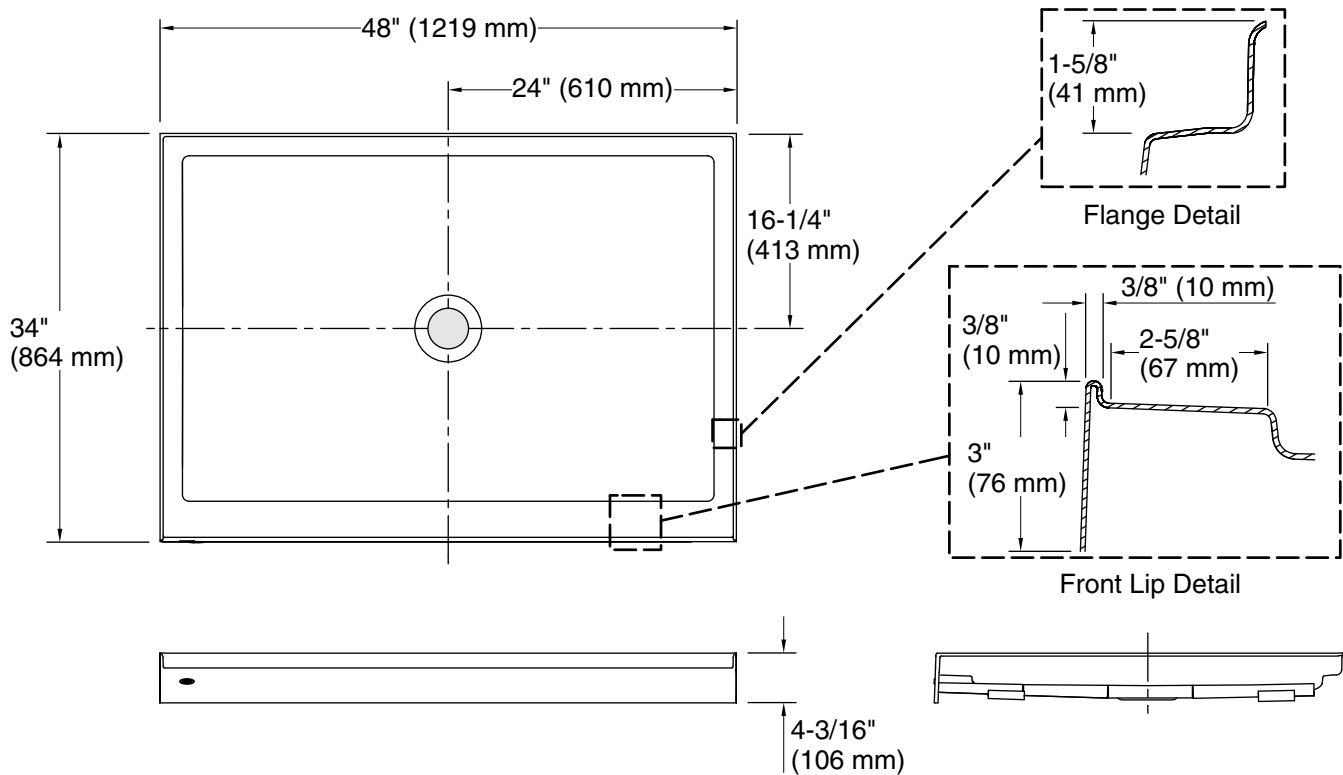

Technical Information

All product dimensions are nominal.

Installation: Three-wall alcove
Drain location: Center
Weight: 53 lbs (24 kg)

Notes

Measure your actual product for rough-in details.

Install this product according to the installation instructions.

Subfloor must be within 1/2" (13 mm) of level.

This receptor has a front lip. This should be taken into account when installing a shower door.