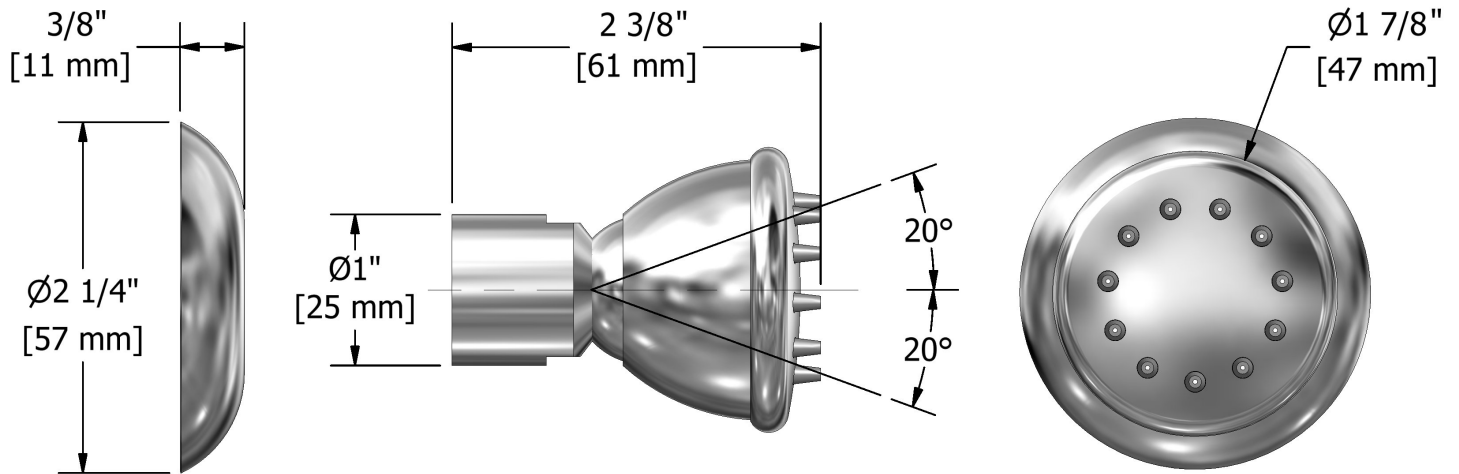

Sizes, models and finishes may differ from thoses presented.

Warranty

This **Riobel Inc.** product you have purchased carries a Limited Lifetime Warranty on the chrome, PVD finish, blacks and all working parts and is guaranteed from the initial purchase date against all manufacturing defects. All other finishes, including plastic components, are guaranteed for one year. All electric and/or electronic parts are covered by a 5-year limited warranty.

Customer Service

Ontario, West Canada : 888-287-5354 Quebec, Maritimes, United States : 866-473-8442