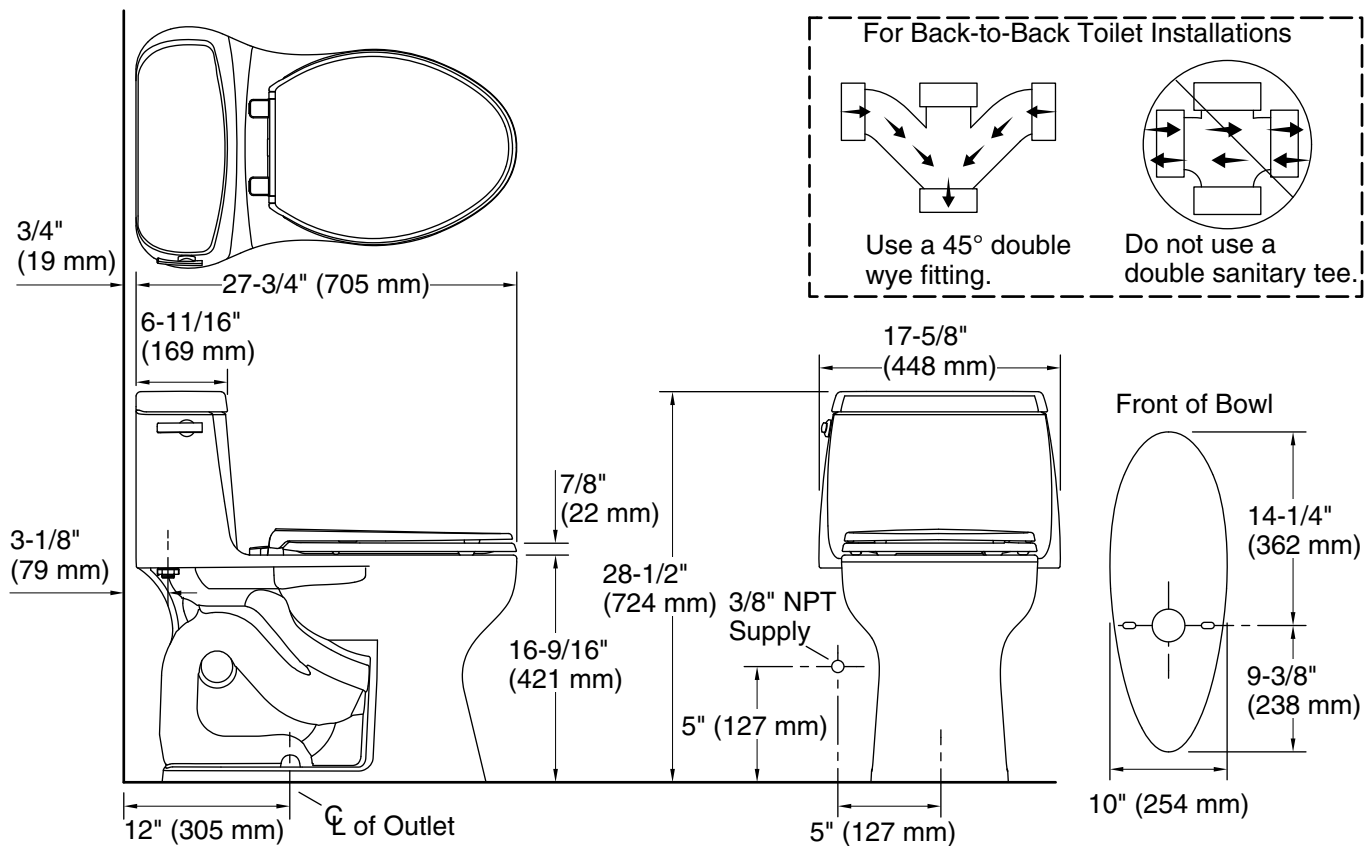

Technical Information

All product dimensions are nominal.

Toilet type:	Floor-mount
Waste Outlet:	Floor
Bowl shape:	Elongated
Flush type:	Revolution 360, AquaPiston
Trap passageway:	2-1/8" (54 mm)
Water surface size:	10" x 8" (254 mm x 203 mm)
Rim to water surface:	6-11/16" (170 mm)
Rough-in:	12" (305 mm)
Seat-mounting holes:	5-1/2" (140 mm)

Fixture Supply Requirements

Min static pressure:	20 psi (137.9 kPa)
Max static pressure:	80 psi (551.6 kPa)

Notes

Install this product according to the installation instructions.

ADA, OBC, CSA B651 compliant when installed to the specific requirements of these regulations.

Plumbing codes may require elongated toilets and elongated, open-front seats in public bathrooms.

Accessibility standards may require controls to be located on the open side of the toilet.