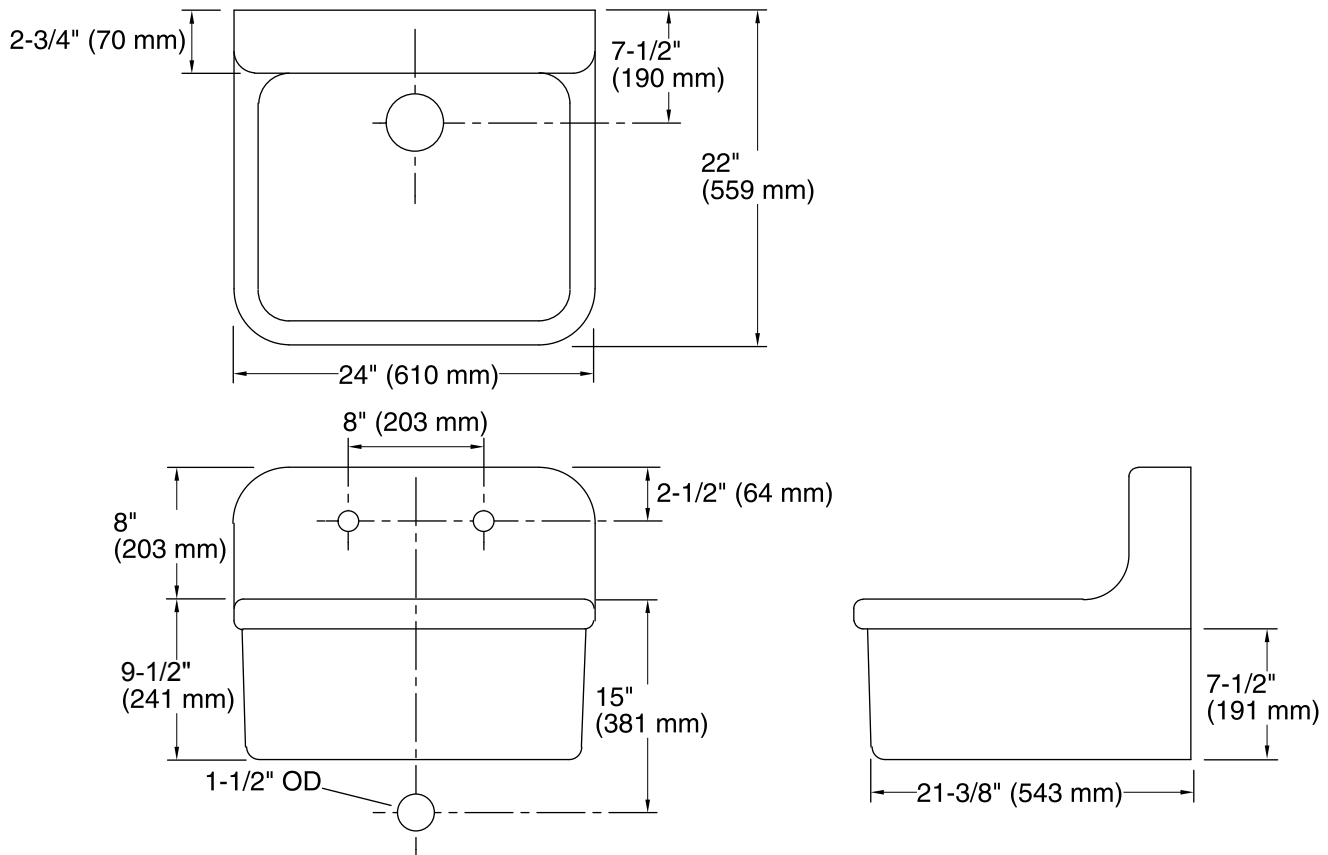

Technical Information

All product dimensions are nominal.

Bowl configuration:	Single
Installation:	Wall-mount, Top-mount
Bowl area	Length: 22" (559 mm) Width: 18" (457 mm) Bowl depth: 8-5/8" (219 mm)
Number of deck holes:	2
Faucet hole(s):	1-3/8" (35 mm)
Drain hole:	3-5/8" (92 mm)

Notes

Install this product according to the installation guide.