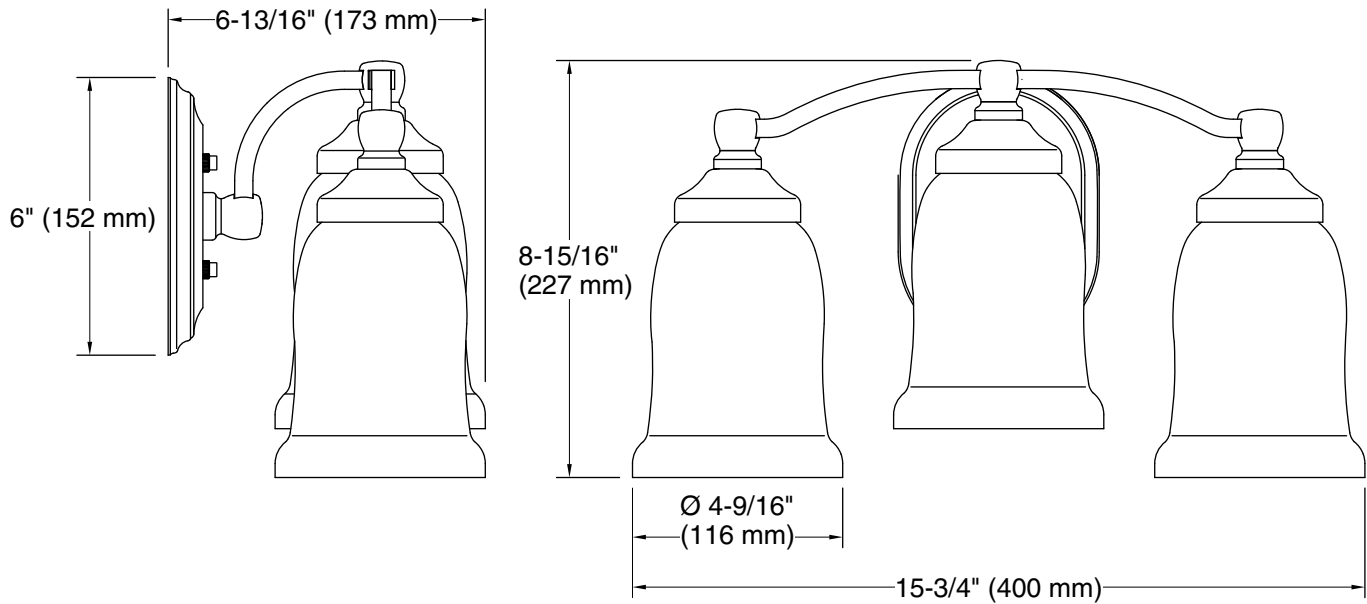

Technical Information

All product dimensions are nominal.

Installation Type: Wall-mount

Material: Metal, Glass

Number of Lights: 3

Notes

Install this product according to the installation guide.