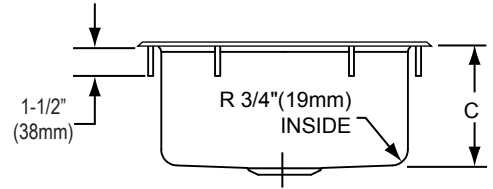

**The Mystic® and Asana® Single Bowl Sinks**  
**Models RLR Series**  
**Models RLLVR Series – Lavatory with Overflow**

**ELKAY®**  
**SPECIFICATIONS**

**SINK DIMENSIONS\***

Model Number	Outside Diameter	Inside Diameter	Depth	Drain Opening	Cutout in Countertop	Minimum Cabinet Size	Includes Overflow Assembly
	A	B	C				
RLR9	11 <sup>3</sup> / <sub>8</sub> (289mm)	9 (229mm)	4 <sup>3</sup> / <sub>4</sub> (121mm)	2 <sup>3</sup> / <sub>16</sub> (56mm)	Use sink upside down as template and cut 5/16" INSIDE sink outline.	15 (381mm)	No
RLR12	14 <sup>3</sup> / <sub>8</sub> (365mm)	12 (305mm)	6 (152mm)	2 <sup>3</sup> / <sub>16</sub> (56mm)		18 (381mm)	No
RLR12FB	14 <sup>3</sup> / <sub>8</sub> (365mm)	12 (305mm)	6 (152mm)	3 <sup>1</sup> / <sub>2</sub> (89mm)		18 (381mm)	No
RLLVR12	14 <sup>3</sup> / <sub>8</sub> (365mm)	12 (305mm)	6 (152mm)	1 <sup>1</sup> / <sub>2</sub> (38mm)		18 (381mm)	Yes
RLR16FB	18 <sup>3</sup> / <sub>8</sub> (467mm)	16 (406mm)	8 (203mm)	3 <sup>1</sup> / <sub>2</sub> (89mm)		24 (610mm)	No
RLLVR16	18 <sup>3</sup> / <sub>8</sub> (467mm)	16 (406mm)	8 (203mm)	1 <sup>1</sup> / <sub>2</sub> (38mm)		24 (610mm)	Yes

\*Length is left to right. Width is front to back.

Model RLR9, RLR12 Illustrated

Model RLLVR12, RLLVR16 Illustrated

Model RLR12FB, RLR16FB Illustrated

In keeping with our policy of continuing product improvement, Elkay reserves the right to change product specifications without notice. Please visit [elkay.com](http://elkay.com) for the most current version of Elkay product specification sheets.