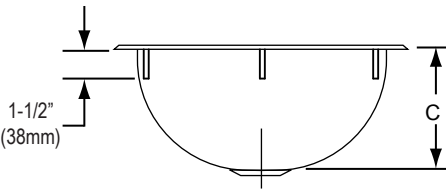

#### Installation Profile

SEE OTHER SIDE FOR PRODUCT DIMENSIONS.

In keeping with our policy of continuing product improvement, Elkay reserves the right to change product specifications without notice. Please visit [elkay.com](http://elkay.com) for the most current version of Elkay product specification sheets.

**The Mystic® and Asana® Single Bowl Sinks**  
**Models RLR Series**  
**Models RLLVR Series – Lavatory with Overflow**

**ELKAY®**  
**SPECIFICATIONS**

**SINK DIMENSIONS\***

Model Number	Outside Diameter	Inside Diameter	Depth	Drain Opening	Cutout in Countertop	Minimum Cabinet Size	Includes Overflow Assembly
	A	B	C				
RLR9	11 <sup>3</sup> / <sub>8</sub> (289mm)	9 (229mm)	4 <sup>3</sup> / <sub>4</sub> (121mm)	2 <sup>3</sup> / <sub>16</sub> (56mm)	Use sink upside down as template and cut 5/16" INSIDE sink outline.	15 (381mm)	No
RLR12	14 <sup>3</sup> / <sub>8</sub> (365mm)	12 (305mm)	6 (152mm)	2 <sup>3</sup> / <sub>16</sub> (56mm)		18 (381mm)	No
RLR12FB	14 <sup>3</sup> / <sub>8</sub> (365mm)	12 (305mm)	6 (152mm)	3 <sup>1</sup> / <sub>2</sub> (89mm)		18 (381mm)	No
RLLVR12	14 <sup>3</sup> / <sub>8</sub> (365mm)	12 (305mm)	6 (152mm)	1 <sup>1</sup> / <sub>2</sub> (38mm)		18 (381mm)	Yes
RLR16FB	18 <sup>3</sup> / <sub>8</sub> (467mm)	16 (406mm)	8 (203mm)	3 <sup>1</sup> / <sub>2</sub> (89mm)		24 (610mm)	No
RLLVR16	18 <sup>3</sup> / <sub>8</sub> (467mm)	16 (406mm)	8 (203mm)	1 <sup>1</sup> / <sub>2</sub> (38mm)		24 (610mm)	Yes

\*Length is left to right. Width is front to back.

Model RLR9, RLR12 Illustrated

Model RLLVR12, RLLVR16 Illustrated

Model RLR12FB, RLR16FB Illustrated

In keeping with our policy of continuing product improvement, Elkay reserves the right to change product specifications without notice. Please visit [elkay.com](http://elkay.com) for the most current version of Elkay product specification sheets.