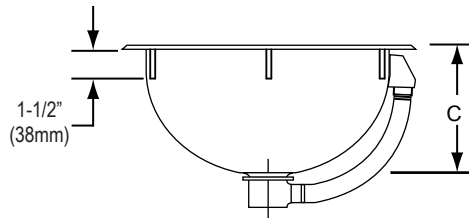

#### Installation Profile

SEE OTHER SIDE FOR PRODUCT DIMENSIONS.

In keeping with our policy of continuing product improvement, Elkay reserves the right to change product specifications without notice. Please visit [elkay.com](http://elkay.com) for the most current version of Elkay product specification sheets.

**The Mystic® and Asana® Single Bowl Sinks**  
**Models RLR Series**  
**Models RLLVR Series – Lavatory with Overflow**

**ELKAY®**  
**SPECIFICATIONS**

**SINK DIMENSIONS\***

Model Number	Outside Diameter	Inside Diameter	Depth	Drain Opening	Cutout in Countertop	Minimum Cabinet Size	Includes Overflow Assembly
	A	B	C				
RLR9	11 <sup>3</sup> / <sub>8</sub> (289mm)	9 (229mm)	4 <sup>3</sup> / <sub>4</sub> (121mm)	2 <sup>3</sup> / <sub>16</sub> (56mm)	Use sink upside down as template and cut 5/16" INSIDE sink outline.	15 (381mm)	No
RLR12	14 <sup>3</sup> / <sub>8</sub> (365mm)	12 (305mm)	6 (152mm)	2 <sup>3</sup> / <sub>16</sub> (56mm)		18 (381mm)	No
RLR12FB	14 <sup>3</sup> / <sub>8</sub> (365mm)	12 (305mm)	6 (152mm)	3 <sup>1</sup> / <sub>2</sub> (89mm)		18 (381mm)	No
RLLVR12	14 <sup>3</sup> / <sub>8</sub> (365mm)	12 (305mm)	6 (152mm)	1 <sup>1</sup> / <sub>2</sub> (38mm)		18 (381mm)	Yes
RLR16FB	18 <sup>3</sup> / <sub>8</sub> (467mm)	16 (406mm)	8 (203mm)	3 <sup>1</sup> / <sub>2</sub> (89mm)		24 (610mm)	No
RLLVR16	18 <sup>3</sup> / <sub>8</sub> (467mm)	16 (406mm)	8 (203mm)	1 <sup>1</sup> / <sub>2</sub> (38mm)		24 (610mm)	Yes

\*Length is left to right. Width is front to back.

Model RLR9, RLR12 Illustrated

Model RLLVR12, RLLVR16 Illustrated

Model RLR12FB, RLR16FB Illustrated

In keeping with our policy of continuing product improvement, Elkay reserves the right to change product specifications without notice. Please visit [elkay.com](http://elkay.com) for the most current version of Elkay product specification sheets.