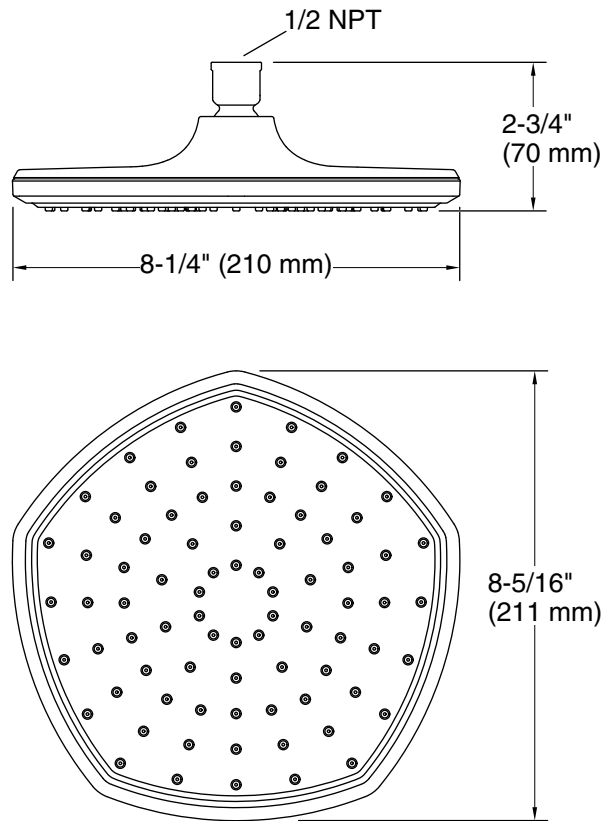

### Installation

- 1/2 -14 NPT connection
- Requires rainhead arm and flange (sold separately)
- Wall- or ceiling-mount

### Technical Information

All product dimensions are nominal.