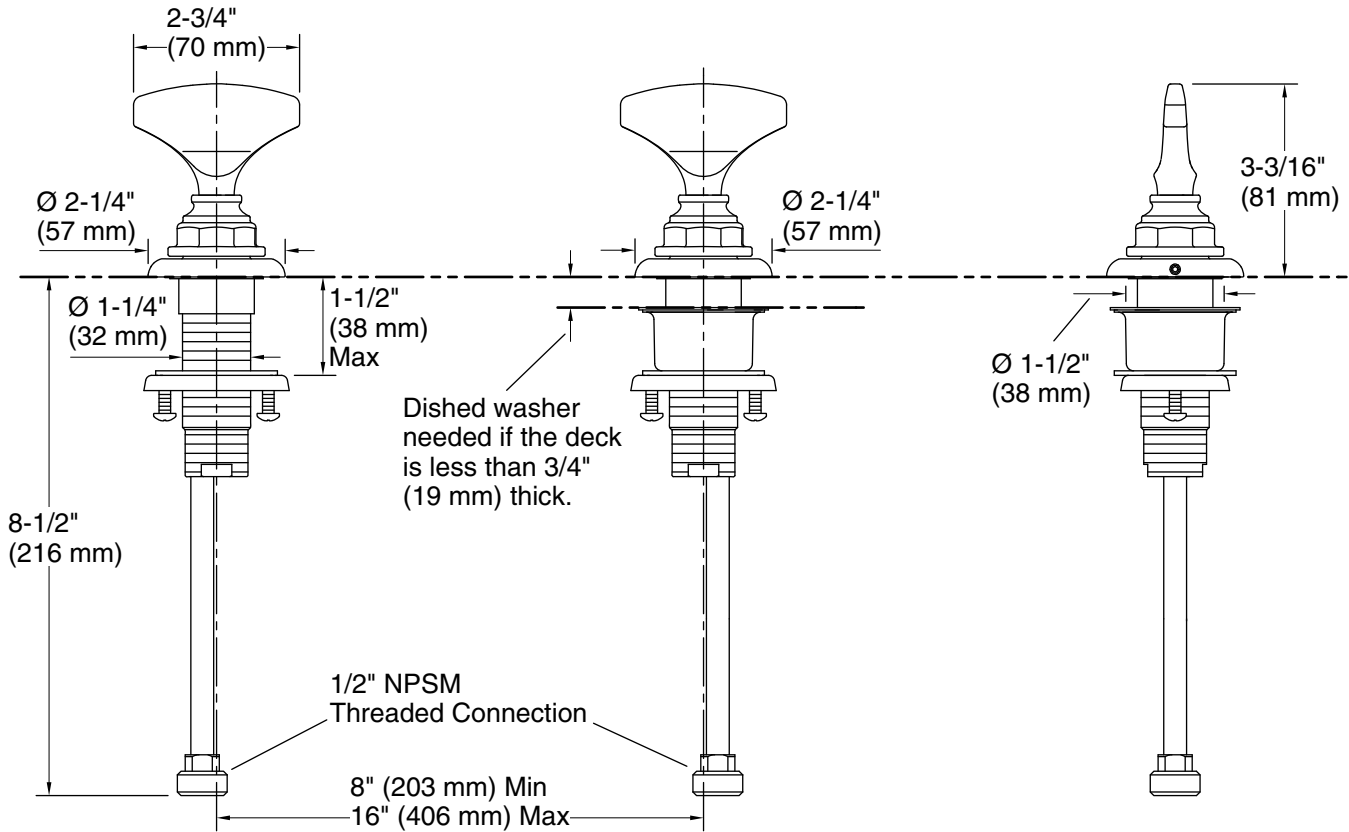

THE BOLD LOOK
OF **KOHLER®**

KOHLER Faucets Nero Marquina T-handle bathroom sink faucet handles
Artifacts®
K-98068-6NRO

Technical Information

All product dimensions are nominal.

Notes

Install this product according to the installation instructions.