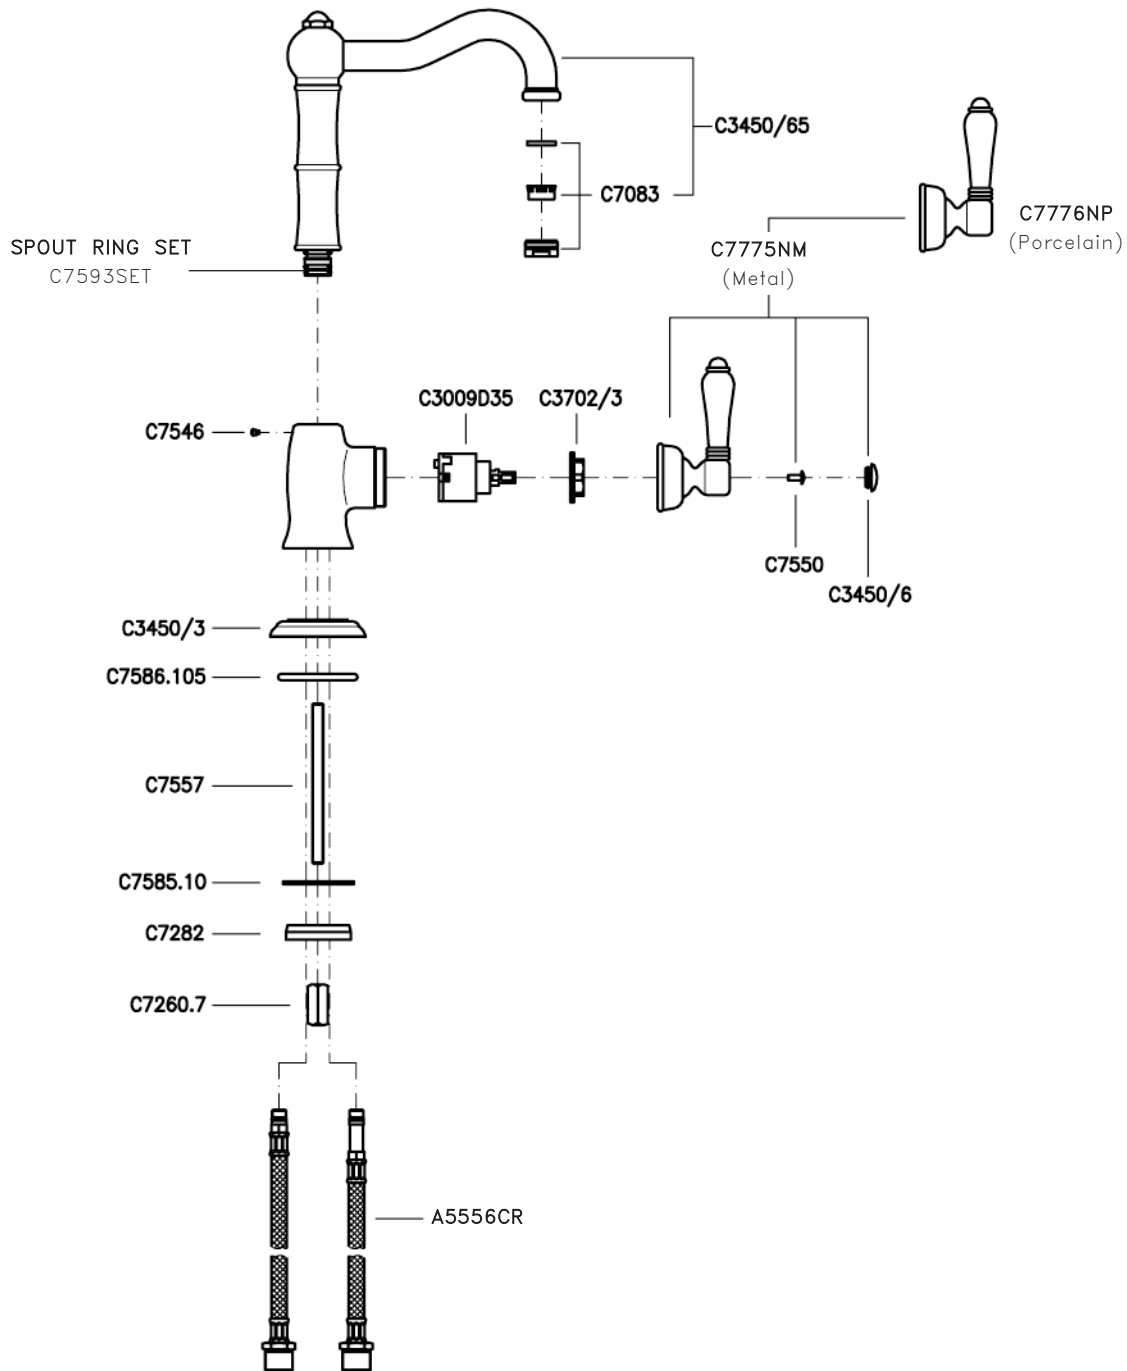

Cinquanta Single Lever 6 1/2" Column Spout Bar Faucet

ROHL Country Kitchen Collection

A3650/6.5LPWS (Porcelain Lever with Handspray)

A3650/6.5LMWS (Metal Lever with Handspray)

A3650/6.5LP (Porcelain Lever without Handspray)

A3650/6.5LM (Metal Lever without Handspray)

FEATURES

- Ceramic disc single lever cartridge
- 11" spout height
- 6 1/2" spout reach
- 1 3/8" hole cutout
- 1/2" NPT flexible supplies
- 2 7/16" max depth installation
- 1.5GPM
- Requires 3 1/4" clearance from backsplash

FINISHES

- Polished Chrome
- Polished Nickel
- Satin Nickel
- Tuscan Brass
- Inca Brass

WARRANTY

- Limited Lifetime*
- * No Warranty on Tuscan Brass Finish (TCB)

A3650/6.5 Spare Parts

Consult your local ROHL showroom for additional information and specifications. For complete warranty details and a list of showrooms, go to www.rohlhome.com.