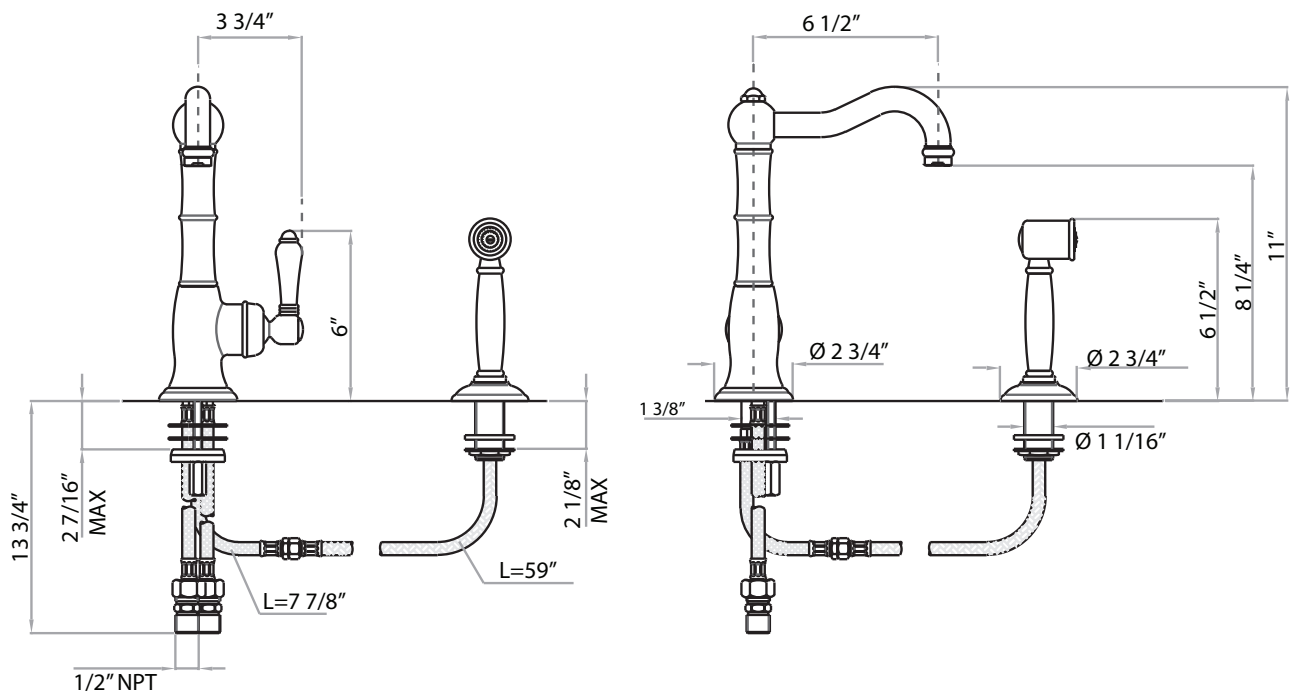

WARRANTY

- Limited Lifetime*
- No Warranty on Tuscan Brass Finish (TCB)