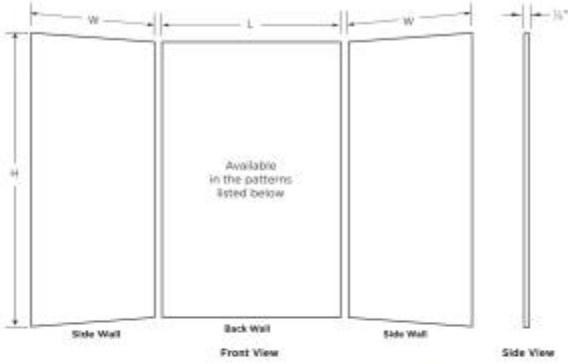

Dimensions
62 x 32 x 72 In.
(1575 x 813 x 1829 mm)

Weight
221 lbs - 100 kg

Description	Length (L)	Width (W)	Heights (H) Available Height Sizes
Archie wall kit 89-01	36"	36"	72", 84", 96"
Archie wall kit 4234	42"	36"	72", 84", 96"
Archie wall kit 5032	50"	32"	72", 84", 96"
Archie wall kit 5034	50"	34"	72", 84", 96"
Archie wall kit 5036	50"	36"	72", 84", 96"
Archie wall kit 6000*	60"	50"	60", 72"
Archie wall kit 6250	62"	50"	72", 84", 96"
Archie wall kit 6252	62"	52"	72", 84", 96"
Archie wall kit 6254	62"	54"	72", 84", 96"
Archie wall kit 6256	62"	56"	72", 84", 96"
Archie wall kit 6262	62"	62"	72", 84", 96"

BUILDING BETTER SURFACES | SWANSTONE.COM

Project: _____

Contractor: _____

Representative: _____

Date: _____

Tel: _____

Notes: _____

_____

_____