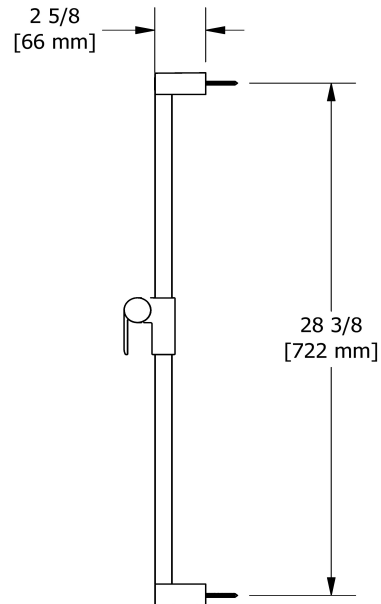

Sizes, models and finishes may differ from thoses presented.

Warranty

This **Riobel Inc.** product you have purchased carries a Limited Lifetime Warranty on the chrome, PVD finish, blacks and all working parts and is guaranteed from the initial purchase date against all manufacturing defects. All other finishes, including plastic components, are guaranteed for one year. All electric and/or electronic parts are covered by a 5-year limited warranty.

Customer Service

Ontario, West Canada : 888-287-5354 Quebec, Maritimes, United States : 866-473-8442