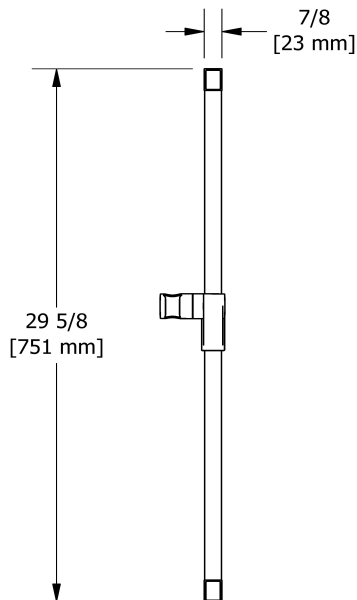

Sizes, models and finishes may differ from thoses presented.

Warranty

This **Riobel Inc.** product you have purchased carries a Limited Lifetime Warranty on the chrome, PVD finish, blacks and all working parts and is guaranteed from the initial purchase date against all manufacturing defects. All other finishes, including plastic components, are guaranteed for one year. All electric and/or electronic parts are covered by a 5-year limited warranty.

Customer Service

Ontario, West Canada : 888-287-5354 Quebec, Maritimes, United States : 866-473-8442