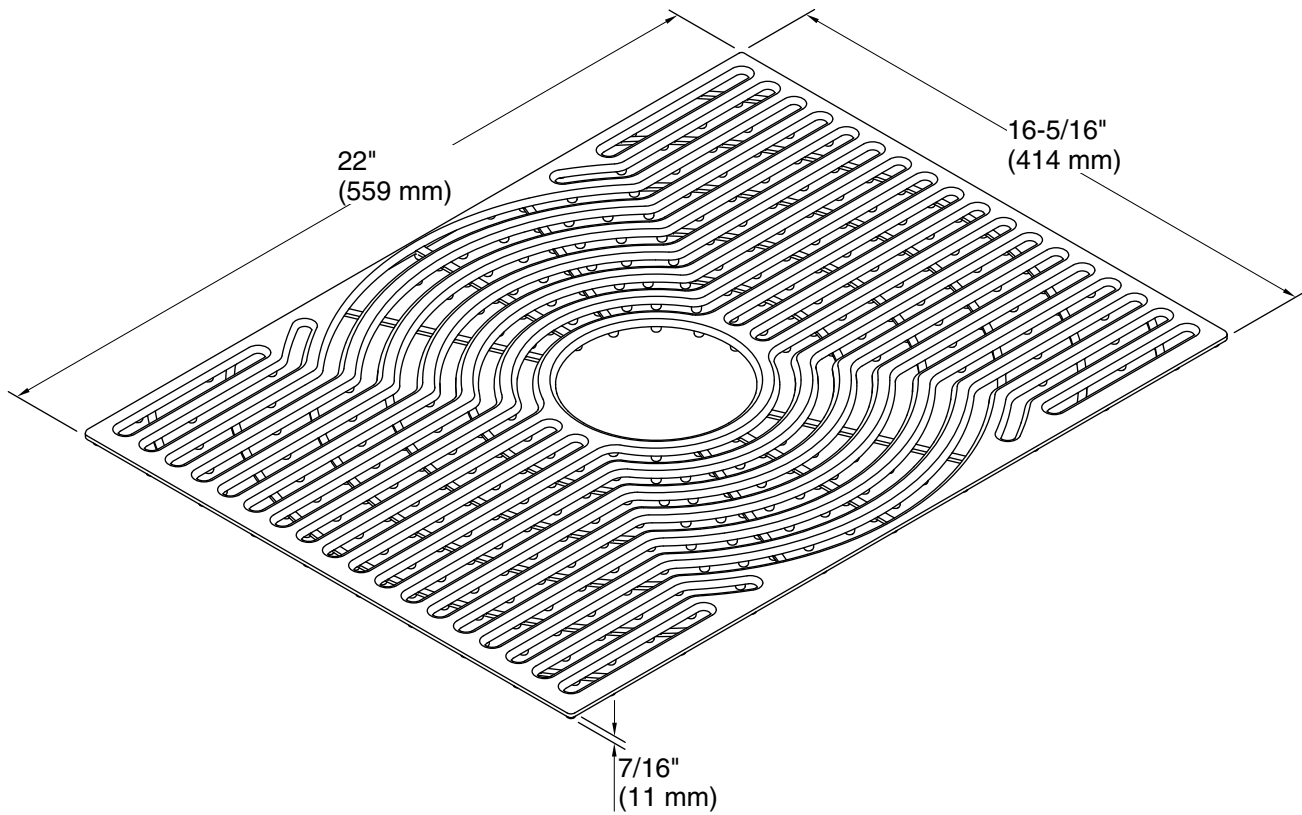

Technical Information

All product dimensions are nominal.

Material: Silicone