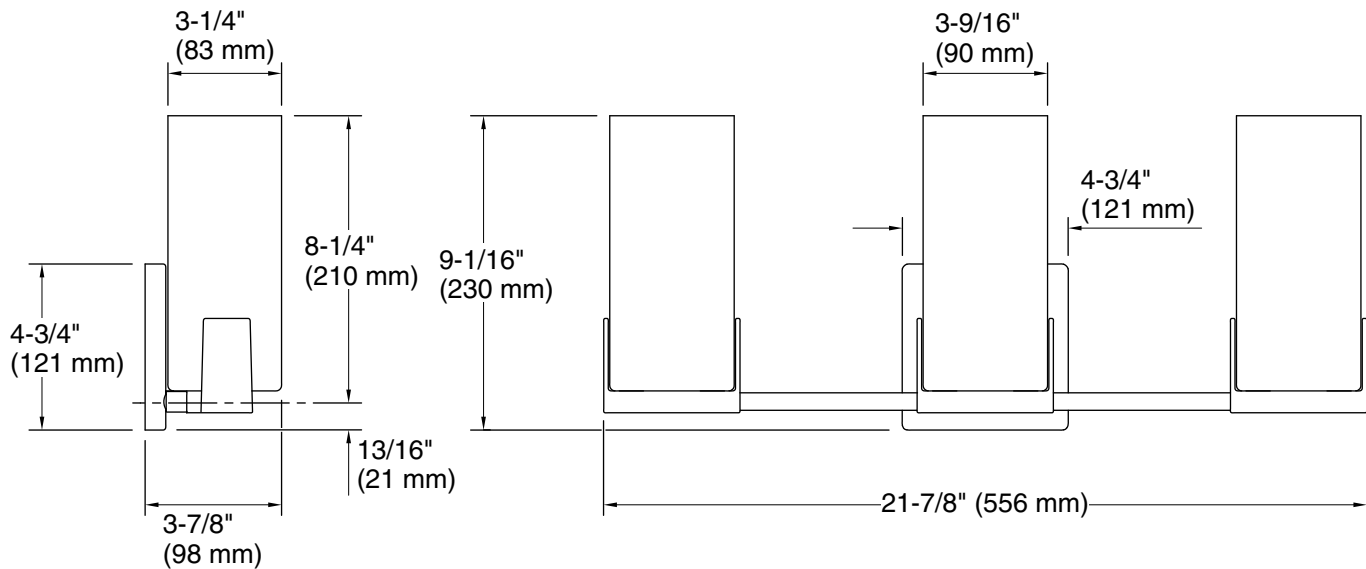

Required Electrical Service

One circuit required.

120 V, 60 Hz

Notes

Install this product according to the installation instructions.

Technical Information

All product dimensions are nominal.

Installation Type:	Wall-mount
Material:	Glass, Steel, Aluminum, Zinc
Number of Lights:	3
Lighting Type:	Socket-based
Socket Type:	E-26 Medium
Number of Shades:	3
Shade Type:	Frosted Glass