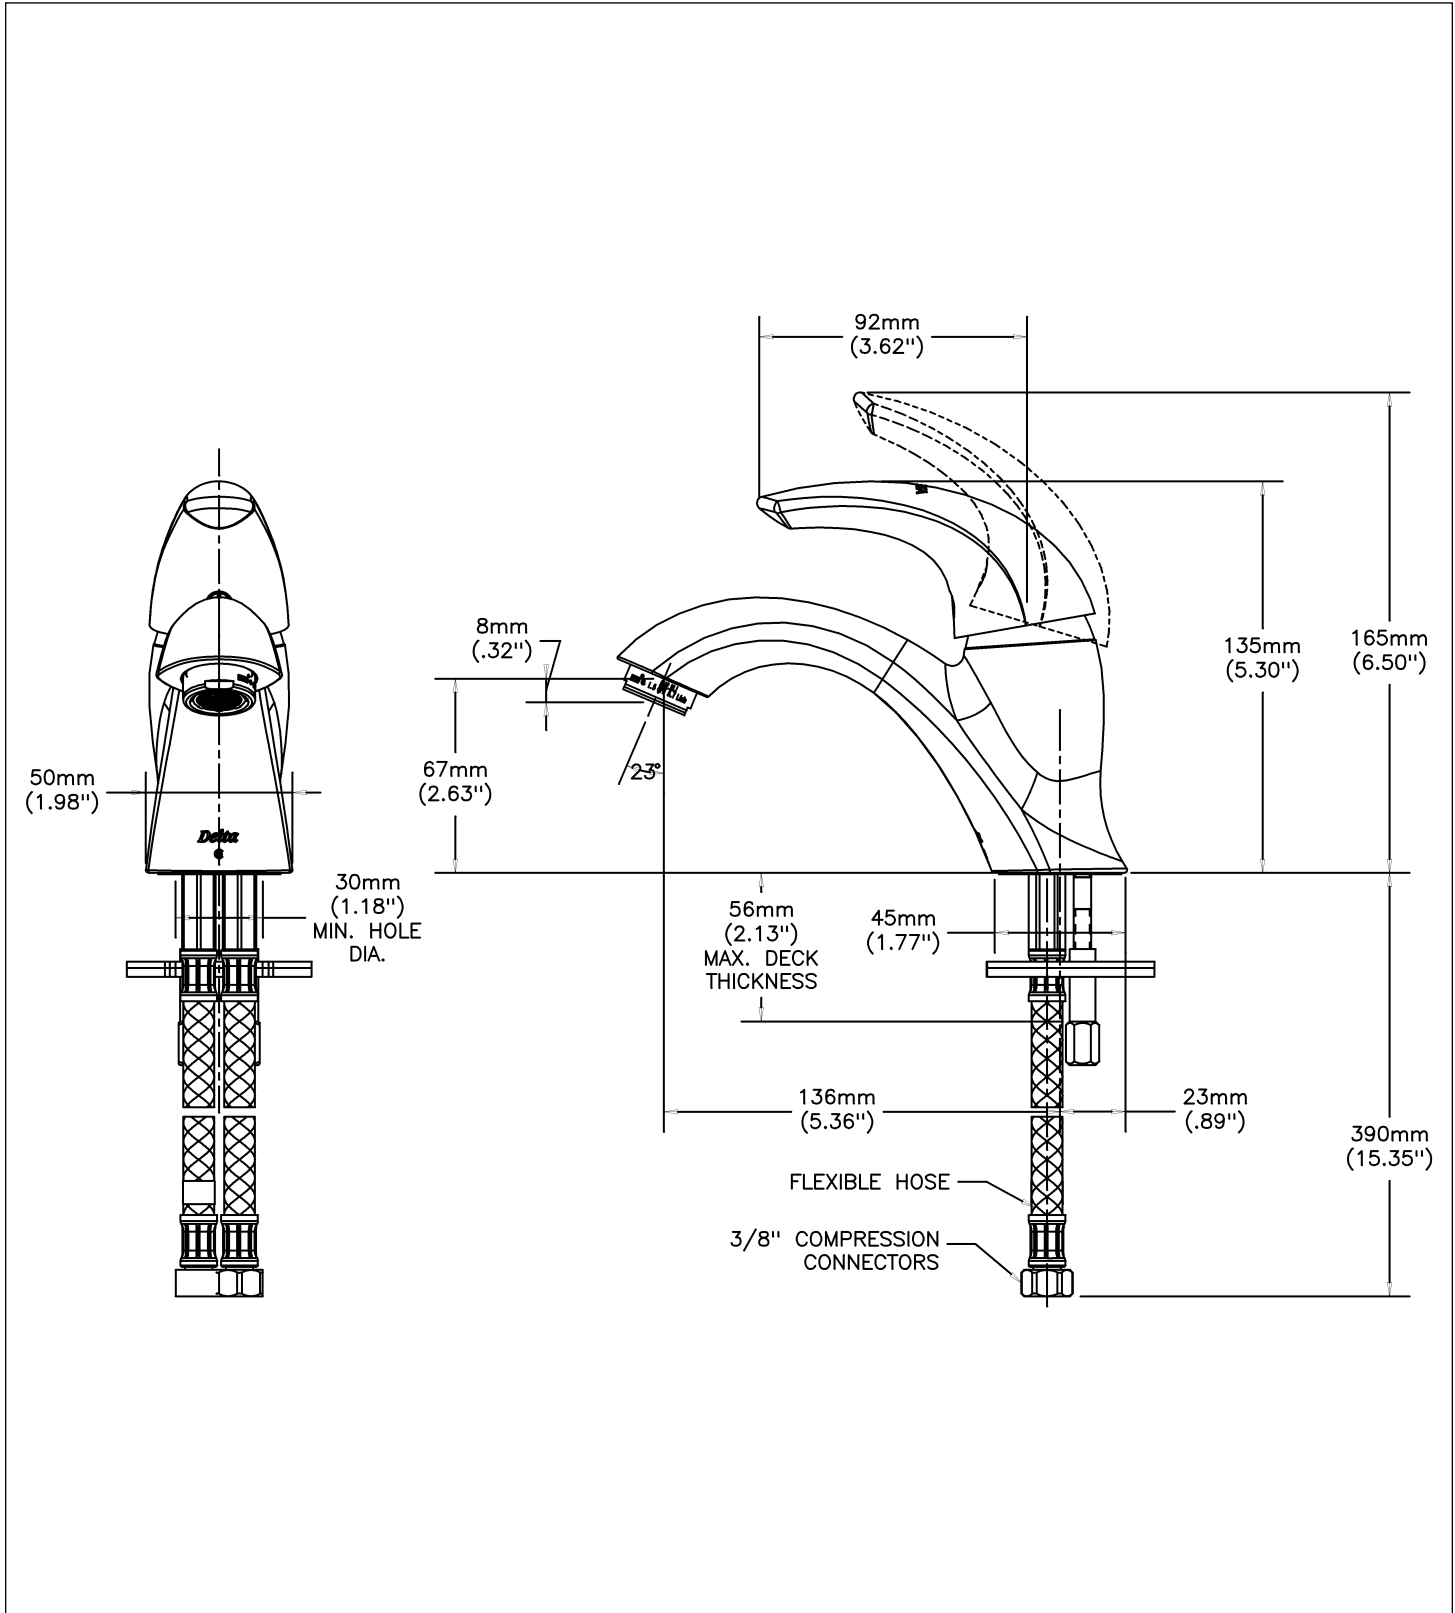

Lavatory Faucets

Single hole mount less pop-up (no pop-up hole)

Model No: 22C601

COMPLIES WITH:

- CSA certified
- Verified compliant with 0.25% weighted average Pb content regulations
- Complies to ASME A112.18.1/CSA B125.1
- Complies to ASME A112.18.6 for Flex Connector Models
- ♿ Indicates compliance to ICC/ANSI A117.1
- (Contact Delta Representative for State and/or Local Approvals)

SPECIFICATION:

- CAST BRASS
- Ceramic cartridge with rotational limit stop
- Metal hold-down package
- CAST BRASS single control lavatory faucet
- Single hole mount Metal hold-down package
- Polished chrome plated finish
- Ceramic cartridge with rotational limit stop
- Vandal resistant 89mm (3 1/2") ADA compliant lever handle with color index
- Chrome Finish
- Outlet: Vandal Resistant outlet (wrench flats) 1.5 USGPM (5.7L/min)
- Handle#: 1 - Vandal Resistant 89mm(3 1/2") lever handle - ADA compliant- colour indexed

OPERATION:

- Not Available

(Dimensional drawing on following page)

Delta reserves the right (1) to make changes to specifications and materials, and (2) to change or discontinue models, both without notice or obligation. Dimensions are for reference. Measurement may vary plus or minus 6mm(0.25"). Mounting locations are suggested only. Check with local codes for requirements in your area. This spec was produced July 24, 2018.

Delta reserves the right (1) to make changes to specifications and materials, and (2) to change or discontinue models, both without notice or obligation. Dimensions are for reference. Measurement may vary plus or minus 6mm(0.25"). Mounting locations are suggested only. Check with local codes for requirements in your area. This spec was produced July 24, 2018.