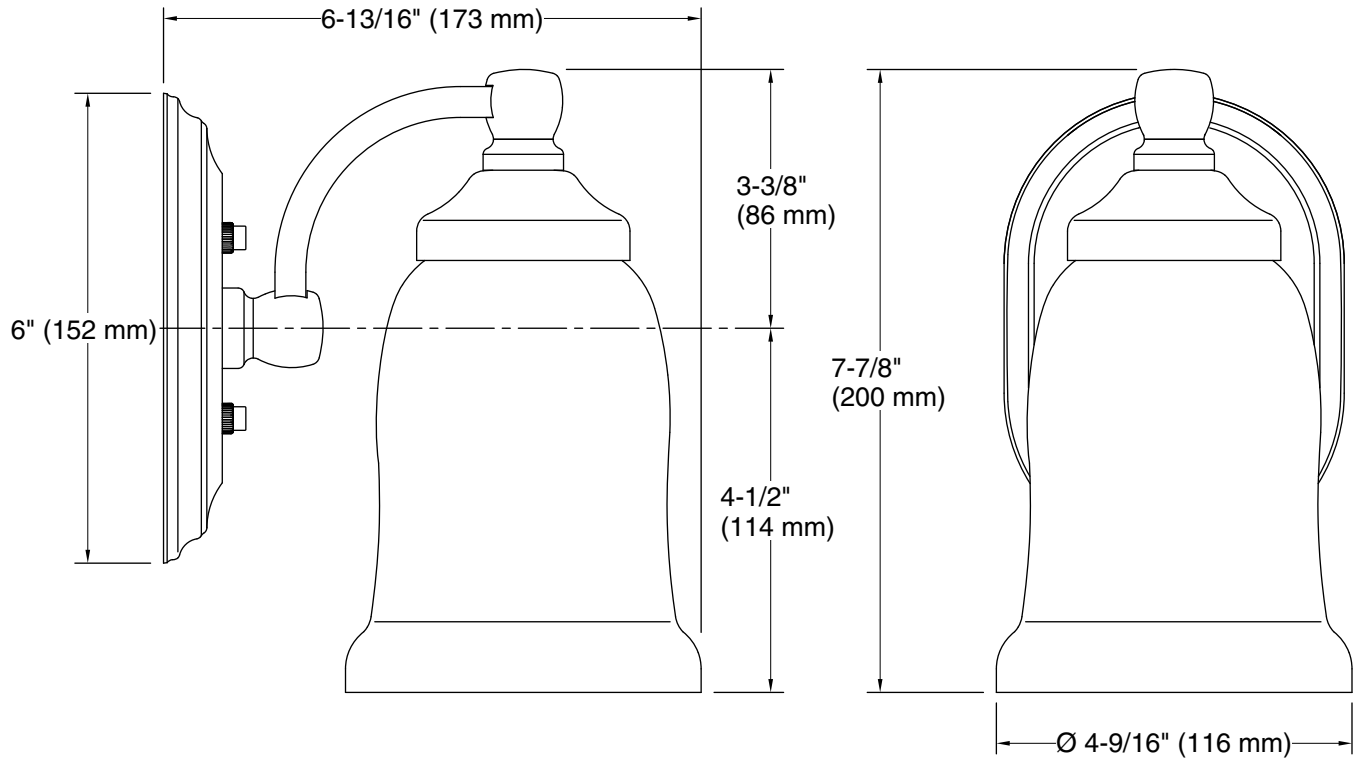

Features

- Frosted-glass shade.
- Sconce can be positioned up or down, depending on room setting.
- Coordinates with other products in the Bancroft collection.
- Includes installation hardware.
- Suitable for damp locations, per UL 1598.

Technical Information

All product dimensions are nominal.

Installation Type: Wall-mount

Material: Metal, Glass

Number of Lights: 1

Notes

Install this product according to the installation guide.