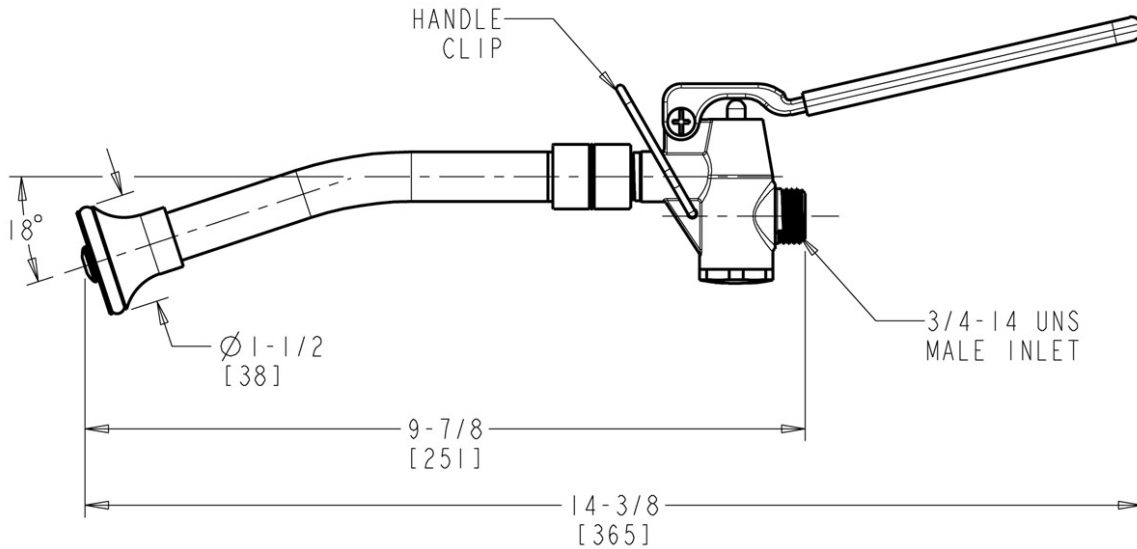

## Architect/Engineer Specification

Chicago Faucets No. 777-021KJKCP, Full Flow Spray Self Closing Valve, polished chrome plated solid brass construction.