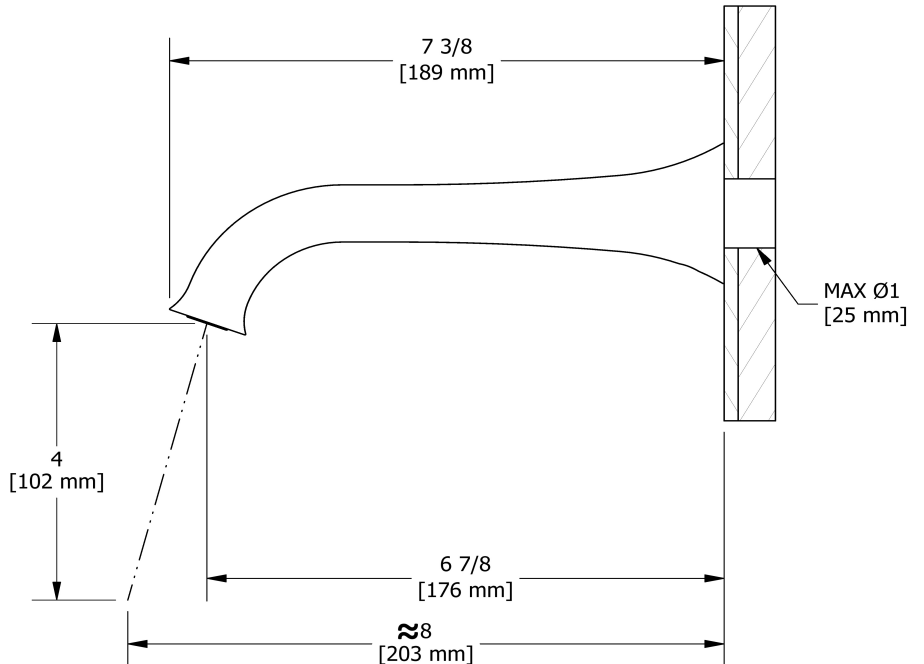

Certifications

- CSA B125.1
- ASME A112.18.1
- CMR248 Approval

cUPC®