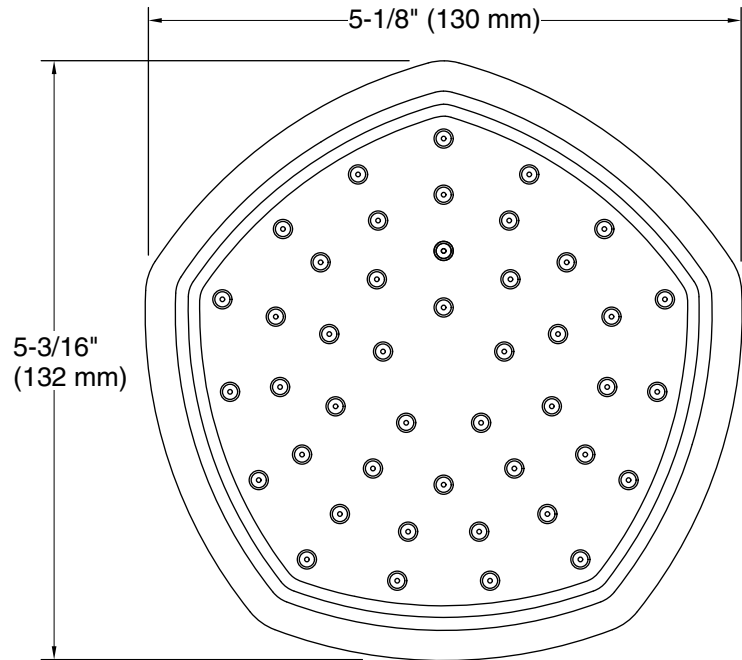

### Features

- Single-function showerhead with 45-nozzle 5" (127 mm) diameter sprayface
- Full Coverage with Katalyst technology delivers a drenching spray experience, ideal for rinsing shampoo from hair
- Optimized sprayface for maximum performance
- MasterClean™ sprayface features an easy-to-clean surface that withstands mineral buildup
- 1.75 gpm (6.6 lpm) maximum flow rate at 80 psi (5.5 bar)
- Part of the Occasion bathroom faucet and accessory collection
- Requires shower arm and flange (sold separately)

### Technical Information

All product dimensions are nominal.