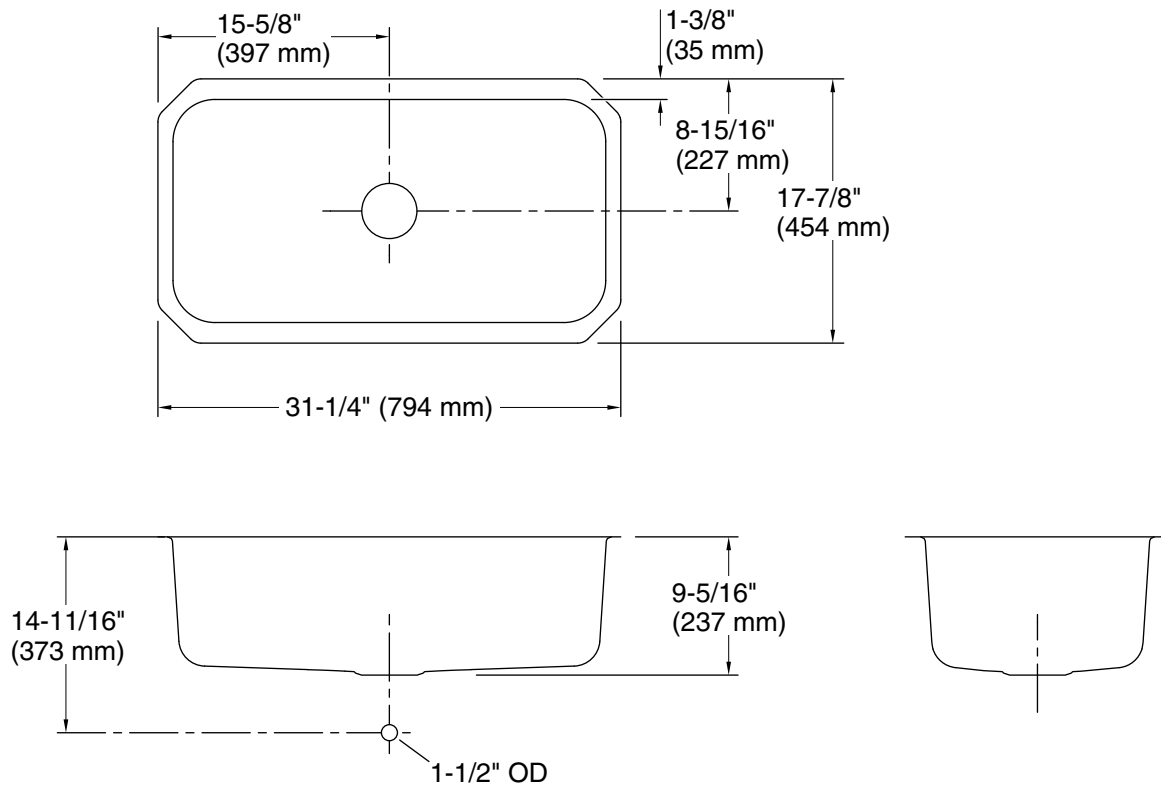

**Undertone®**  
31-1/4" undermount single-bowl kitchen sink  
**K-5290**

**Features**

- 36" minimum base cabinet width
- Single bowl
- 9" (229 mm) depth provides generous workspace
- Includes installation hardware

### Technical Information

All product dimensions are nominal.

Bowl configuration: Single

Installation: Undermount

Min. base cabinet width: 36" (914 mm)

Bowl area (Center):  
 Length: 29-3/16" (742 mm)  
 Width: 15-1/16" (383 mm)  
 Bowl depth: 9" (229 mm)  
 Water depth: 9" (229 mm)