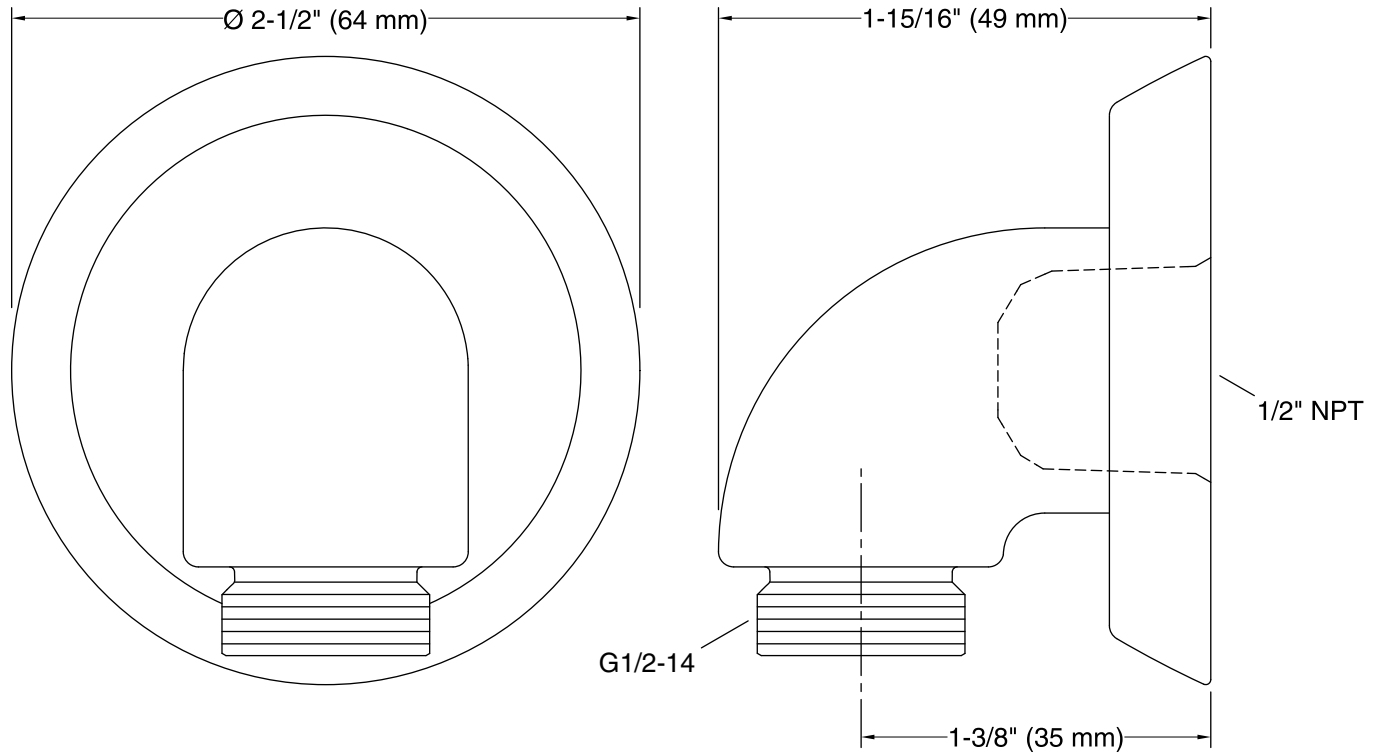

Technical Information

All product dimensions are nominal.

Notes

Install this product according to the installation instructions.