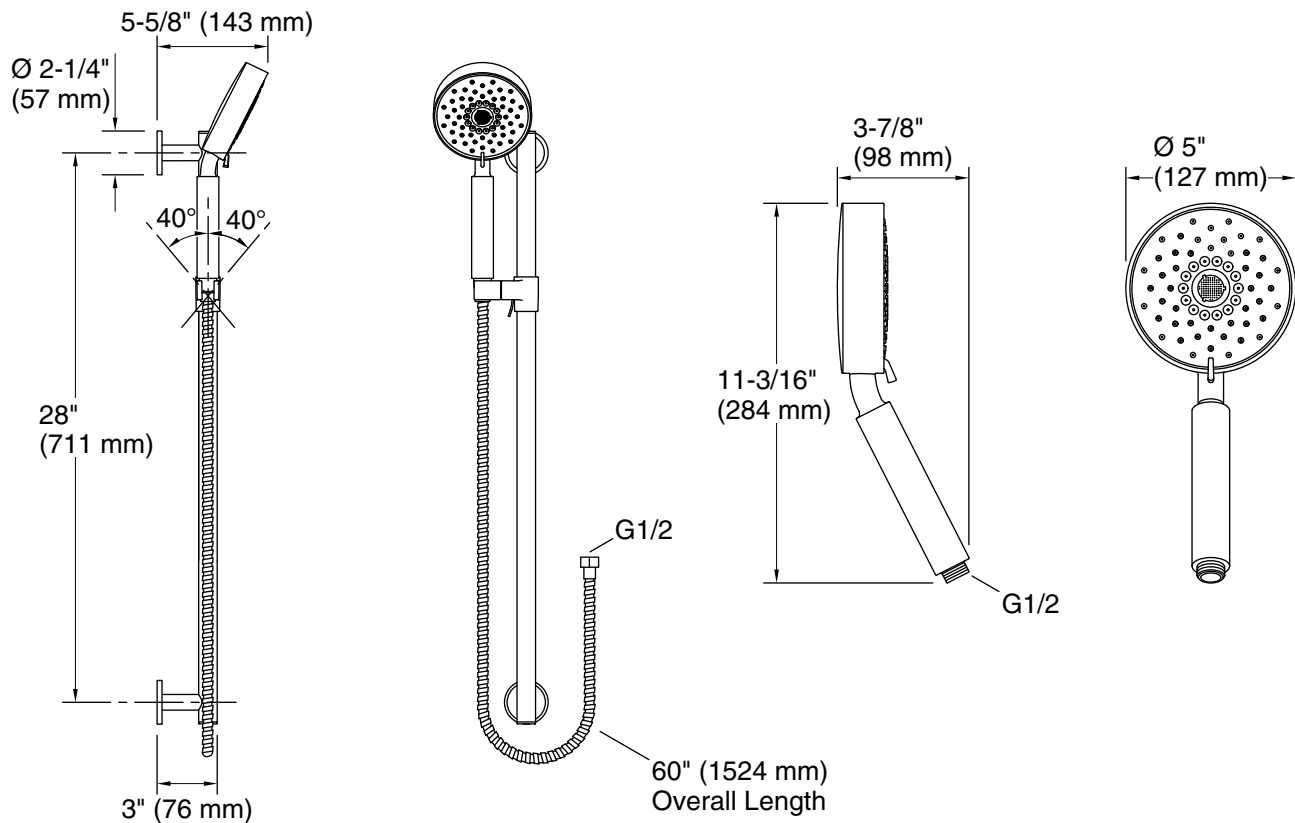

Technical Information

All product dimensions are nominal.

Handshower:

Rated maximum flow: 2.5 gal/min (9.5 l/min)

Notes

Install this product according to the installation instructions.

IMPORTANT! The slide bar must be mounted to stud framing supports at both the top and bottom mounting locations. Plastic wall anchors will not support the slide bar. Do not use or depend on plastic wall anchors to attach the slide bar.

Plumbing codes may require that an atmospheric vacuum breaker be installed in-line to handshowers. Consult with local codes.