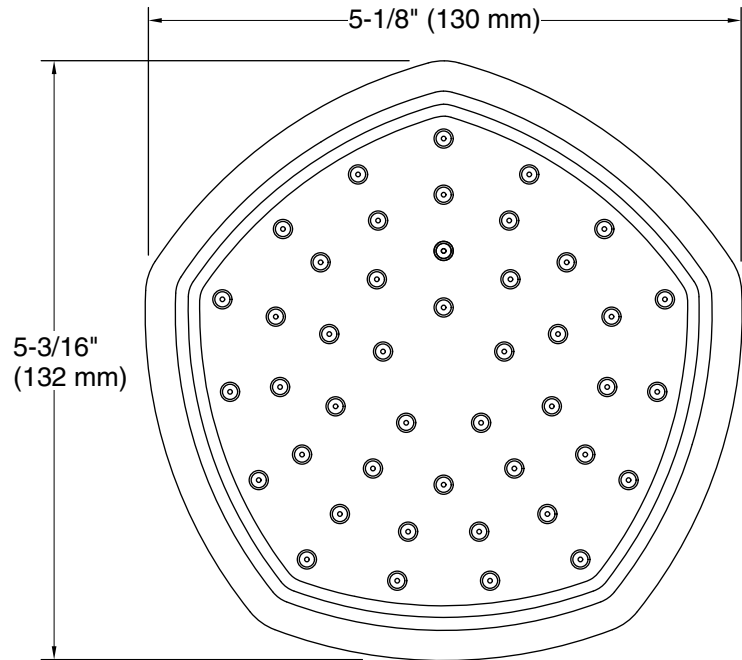

Features

- Single-function showerhead with 45-nozzle 5" (127 mm) diameter sprayface
- Full Coverage with Katalyst technology delivers a drenching spray experience, ideal for rinsing shampoo from hair
- Optimized sprayface for maximum performance
- MasterClean™ sprayface features an easy-to-clean surface that withstands mineral buildup
- 1.75 gpm (6.6 lpm) maximum flow rate at 80 psi (5.5 bar)
- Part of the Occasion bathroom faucet and accessory collection
- Requires shower arm and flange (sold separately)

Installation

- 1/2 -14 NPT connection

Recommended Products/Accessories

K-72775 Shower Arm and Flange

Codes/Standards

ASME A112.18.1/CSA B125.1
DOE - Energy Policy Act 1992
EPA WaterSense™
California Energy Commission (CEC)

| | | |
|---|----|-------------------------|
|  | BV | Vibrant™ Brushed Bronze |
|  | TT | Vibrant Titanium |

Technical Information

All product dimensions are nominal.

Showerhead/Body Spray:

Rated maximum flow: 1.75 gal/min (6.6 l/min)