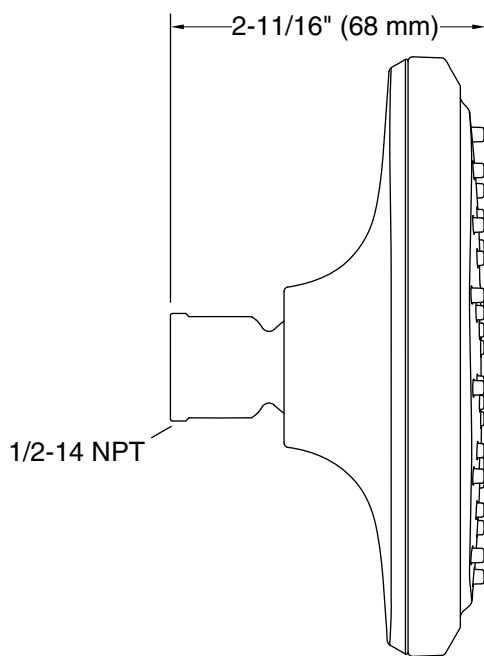

Features

- Single-function showerhead with 45-nozzle 5" (127 mm) diameter sprayface
- Full Coverage with Katalyst technology delivers a drenching spray experience, ideal for rinsing shampoo from hair
- Optimized sprayface for maximum performance
- MasterClean™ sprayface features an easy-to-clean surface that withstands mineral buildup
- 1.75 gpm (6.6 lpm) maximum flow rate at 80 psi (5.5 bar)
- Part of the Occasion bathroom faucet and accessory collection
- Requires shower arm and flange (sold separately)

Installation

- 1/2 -14 NPT connection

Recommended Products/Accessories

K-72775 Shower Arm and Flange

Codes/Standards

ASME A112.18.1/CSA B125.1
DOE - Energy Policy Act 1992
EPA WaterSense™
California Energy Commission (CEC)

| | | |
|---|----|-------------------------|
|  | BV | Vibrant™ Brushed Bronze |
|  | TT | Vibrant Titanium |

Technical Information

All product dimensions are nominal.

Showerhead/Body Spray:

Rated maximum flow: 1.75 gal/min (6.6 l/min)