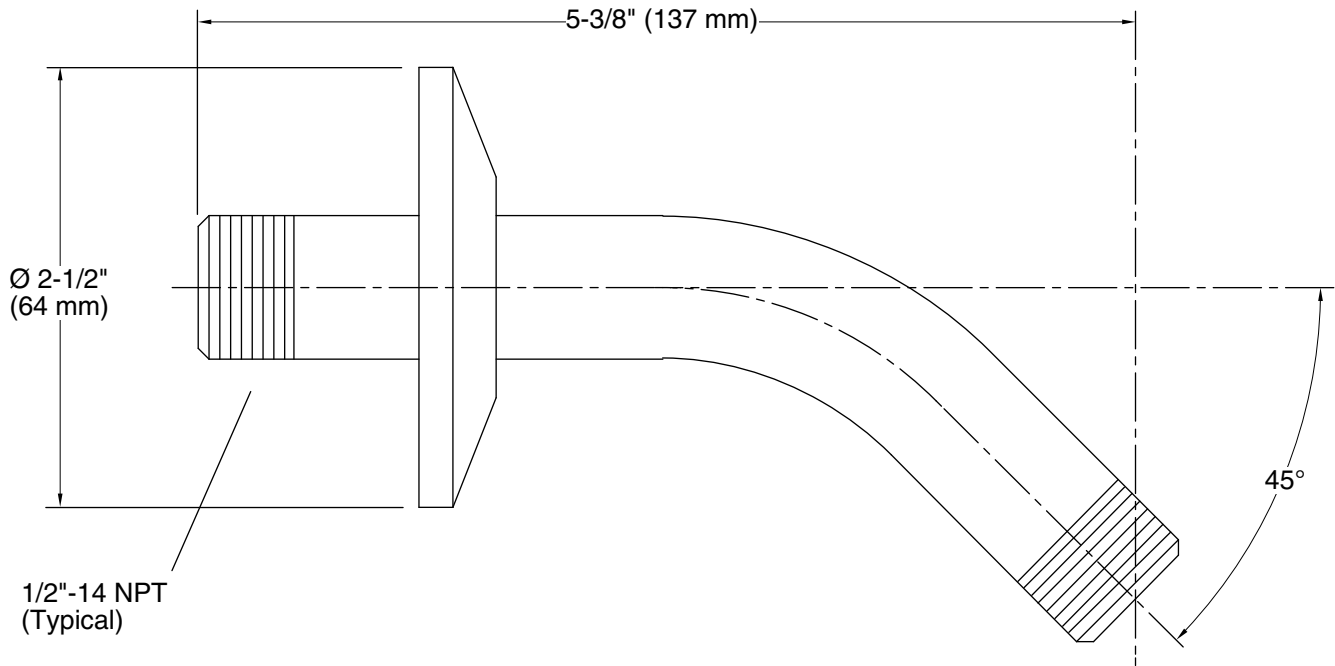

Shower Arm and Flange K-7395

Features

- Arm features 5-3/8-inch reach.
- 1/2" NPT connection.

Material

- Durable metal construction.
- KOHLER finishes resist corrosion and tarnishing.

Installation

- Wall-mount.

THE BOLD LOOK
OF **KOHLER**®

Technical Information

All product dimensions are nominal.

Material: Metal