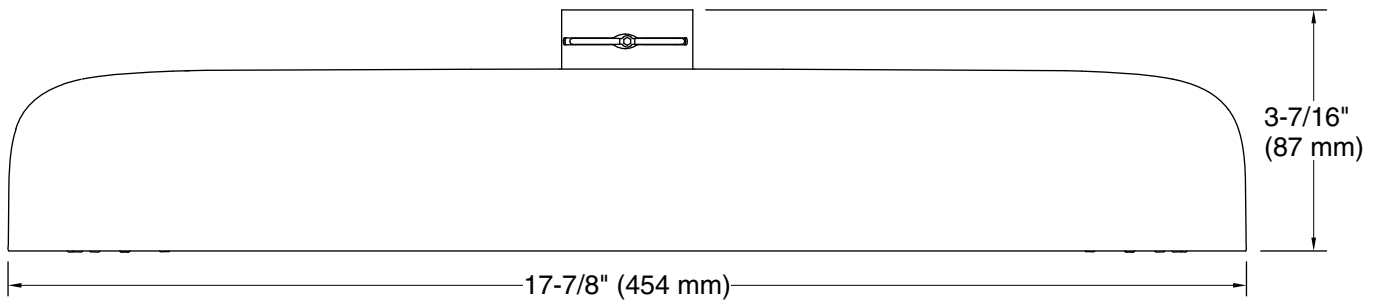

Technical Information

All product dimensions are nominal.

Showerhead/Body Spray:

Rated maximum flow: 2.5 gal/min (9.5 l/min)

Pressure: 80 psi (5.5 bar)