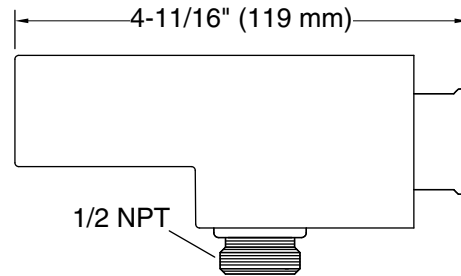

Technical Information

All product dimensions are nominal.

Drain included: No