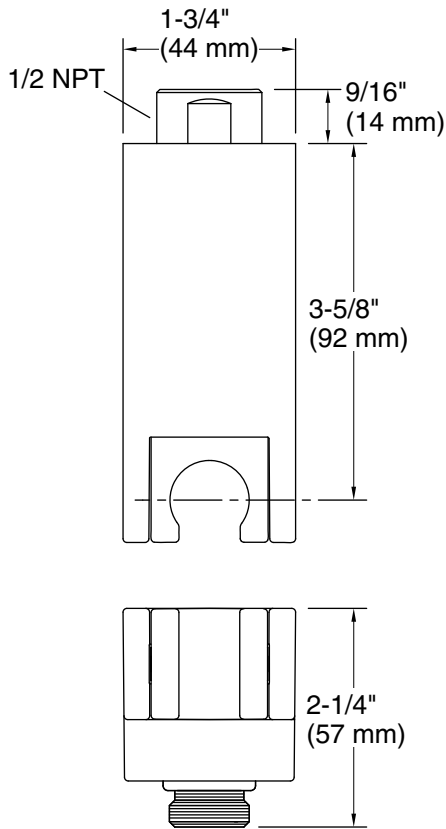

Technical Information

All product dimensions are nominal.

Drain included: No