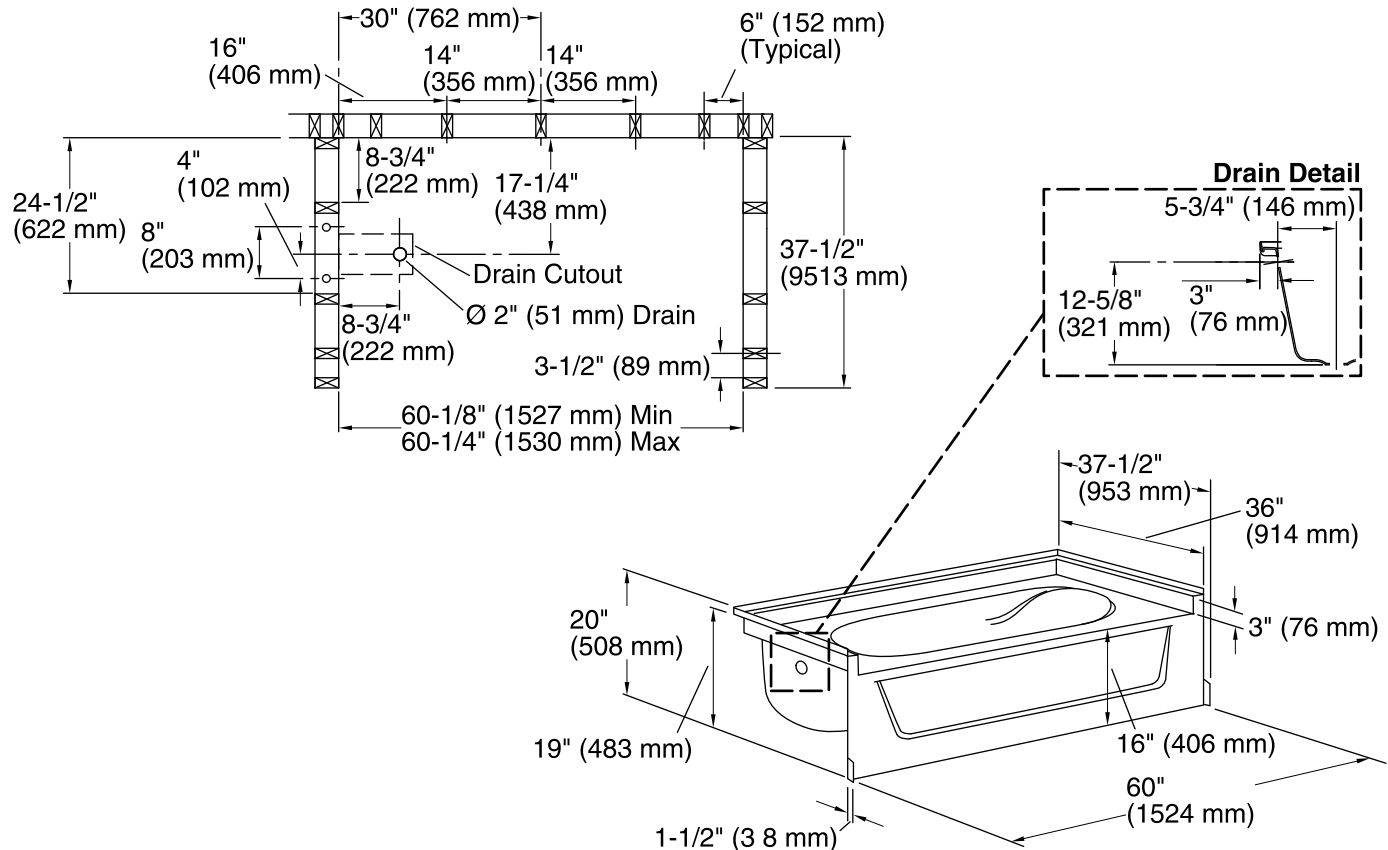

Features

- Alcove installation
- 16" apron
- Vikrell material
- Right drain
- Compatible with tile-down installation
- Compatible with Ensemble wall set (71104100)
- ADA-adaptable when installed per the requirements of the Accessibility Guidelines, Section 607 Bathtubs, of the Act

See website for detailed warranty information.

Available Color/Finishes

Color tiles intended for reference only.

Color	Code	Description
	0	White
	96	KOHLER Biscuit

Technical Information

All product dimensions are nominal.

Installation: 3-Wall Alcove

Drain location: Right

Basin area, bottom: 40" x 21" (1016 mm x 533 mm)

Basin area, top: 52" x 29" (1321 mm x 737 mm)

Water depth: 11" (279 mm)

Water capacity: 40 gal (151.4 L)

Minimum flat for door: 3-1/4" (83 mm)

Maximum door width: 58-1/2" (1486 mm)

Notes

Install this product according to the installation instructions.

Stud positioning is critical.

ADA compliant when installed to the specific requirements of these regulations.