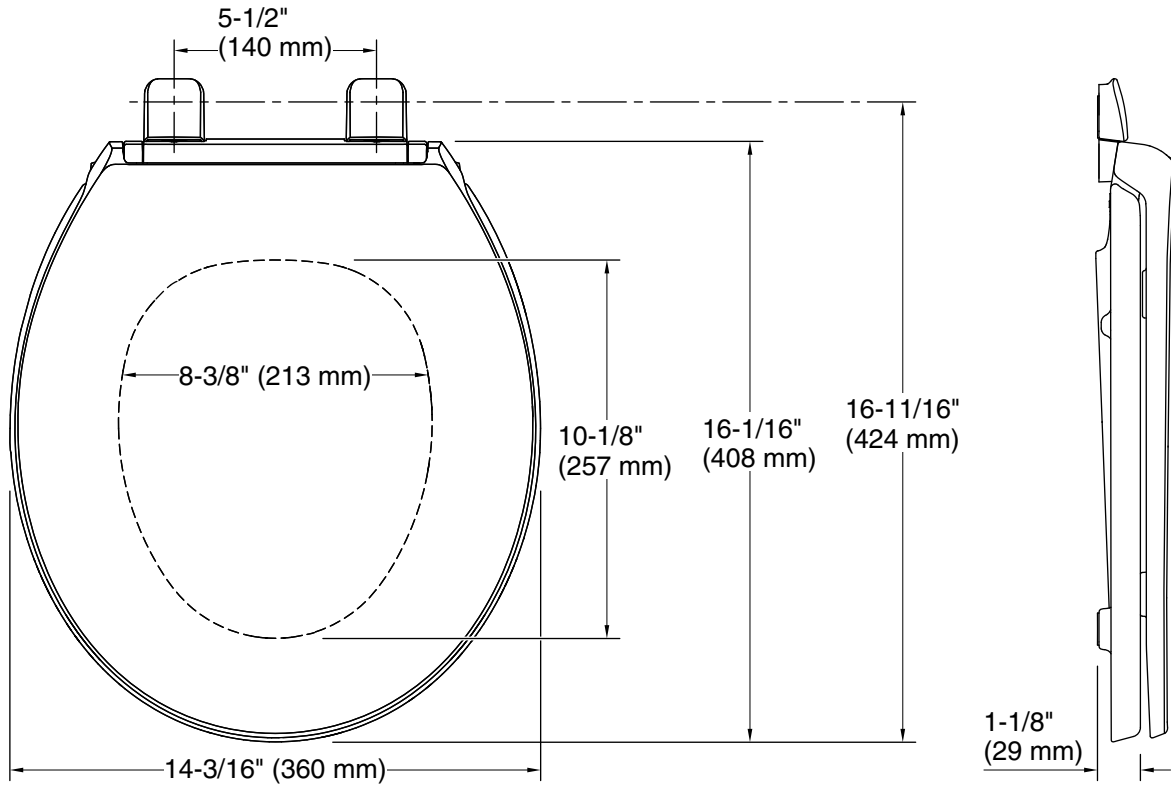

Color	Code	Description
-------	------	-------------

	0	White
	96	Biscuit

Border™ ReadyLatch™ Quiet-Close™

Round-front toilet seat

K-24494-A

Technical Information

All product dimensions are nominal.

Seat shape type: Round-front
Seat front type: Closed-front
Seat-mounting holes: 5-1/2" (140 mm)