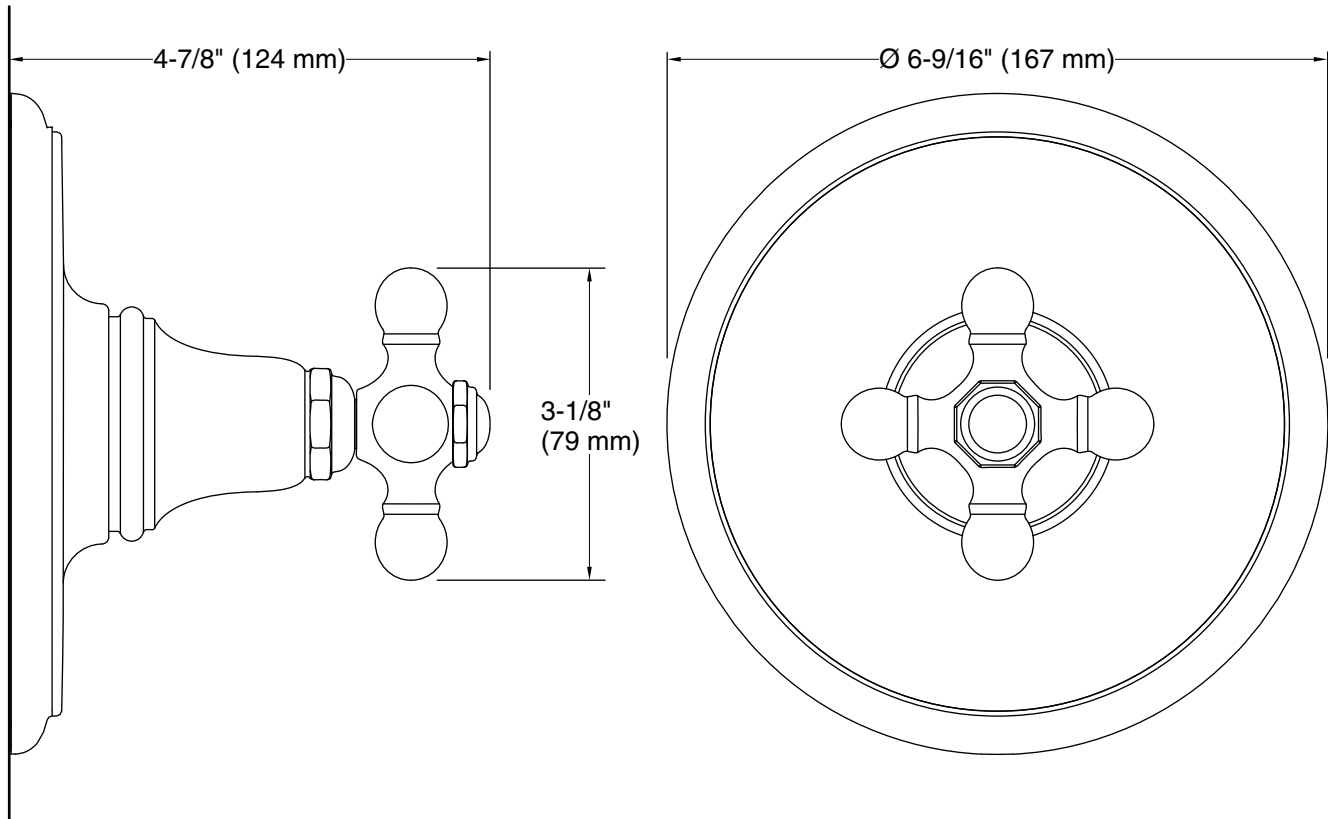

Technical Information

All product dimensions are nominal.

Notes

Install this product according to the installation instructions.

ADA compliant when installed to the specific requirements of these regulations.