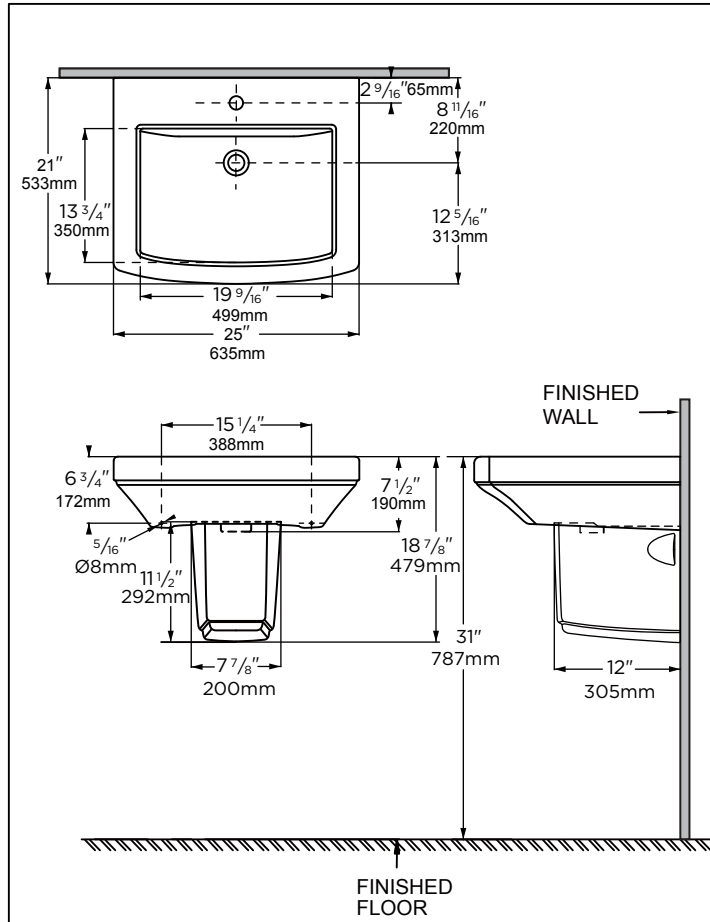

Features:

□ 23-511/23-514/23-518

- Vitreous china
- Outer dimensions: 25"x21"
- Inner dimensions: 19 9/16" x 13 3/4"
- Modern traditional design compliments our Hinsdale toilets
- Arced rectangular shape basin
- Rear overflow
- Rear-oriented drain hole location
- Not Compliant with the Americans with Disabilities Act (ADA) standards when installed with pedestal
- Wall hanger included (99-161)
- Faucet and drain sold separately

23-514 Shown

Technical Information:

Included Components:

□ Combination	23-511	23-514	23-518
□ Lavatory	13-501	13-504	13-508
□ Pedestal	29-838	29-838	29-838

Fixtures:

Models	23-511	23-514	23-518
Configuration	1 hole	4" centers	8" centers
Height	18 7/8"	18 7/8"	18 7/8"
Width	25"	25"	25"
Depth	21"	21"	21"
Product Weight	74lbs	74lbs	74lbs

Accessories:

- None

Available Colors:

- White only

Warranty:

- Limited lifetime warranty

NOTES: All dimensions are in inches. Illustrations may not be drawn to scale.
* Dimensions shown for locations of supply lines and "P" trap are suggested.

IMPORTANT: Dimensions of fixtures are nominal and may vary within the range of tolerances established by ASME standard A 112.19.2
PLUMBERS NOTE: Provide suitable reinforcement for all wall supports