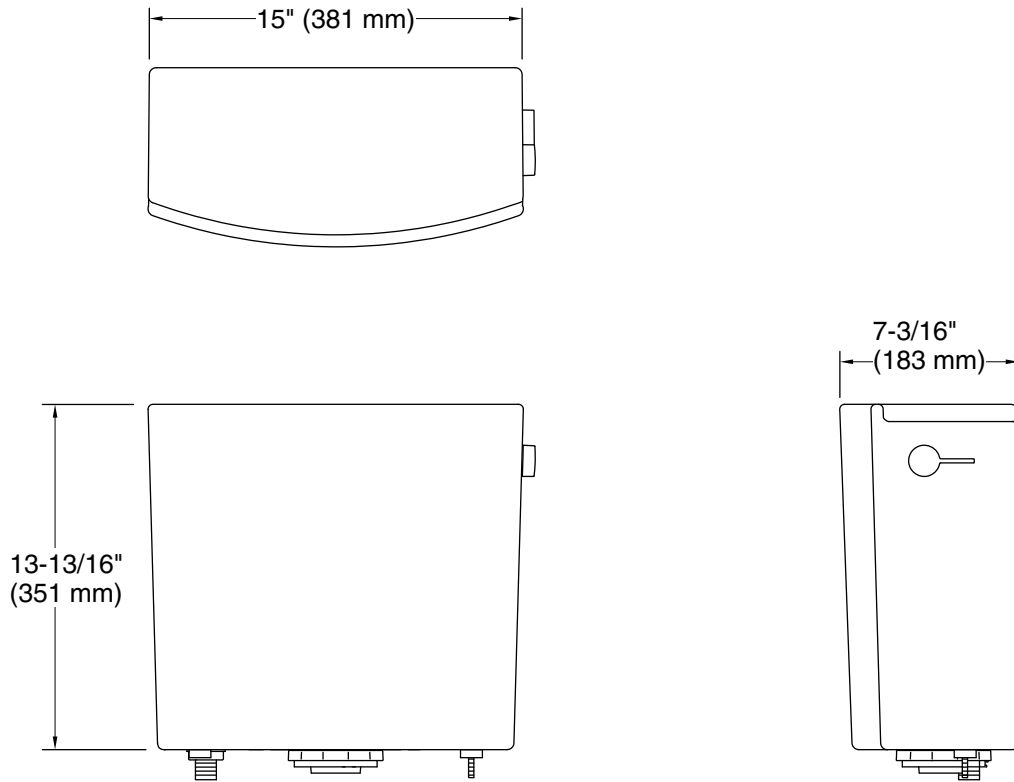

Veil®
Toilet tank, 1.28 gpf
K-28141-RA

Features

- Two-piece design
- 1.28 gpf (4.8 lpf)
- Right-hand Polished Chrome trip lever
- Combines with K-28121 bowl to create a complete K-28161-RA toilet
- AquaPiston® canister optimizes the flow out of the tank, harnessing gravity and the natural powerful reducing cascade of water to increase the power and effectiveness of the flush

Recommended Products/Accessories

K-28122-R Right-hand trip lever (Qty 3)

Codes/Standards

ASME A112.19.2/CSA B45.1

KOHLER® Toilets and Seats Limited Warranty

See website for detailed warranty information.

Available Colors/Finishes

Color tiles intended for reference only.

Color	Code	Description
-------	------	-------------

	0	White
---	---	-------

Technical Information

All product dimensions are nominal.

Toilet type: Bowl-mount

Flush type: AquaPiston