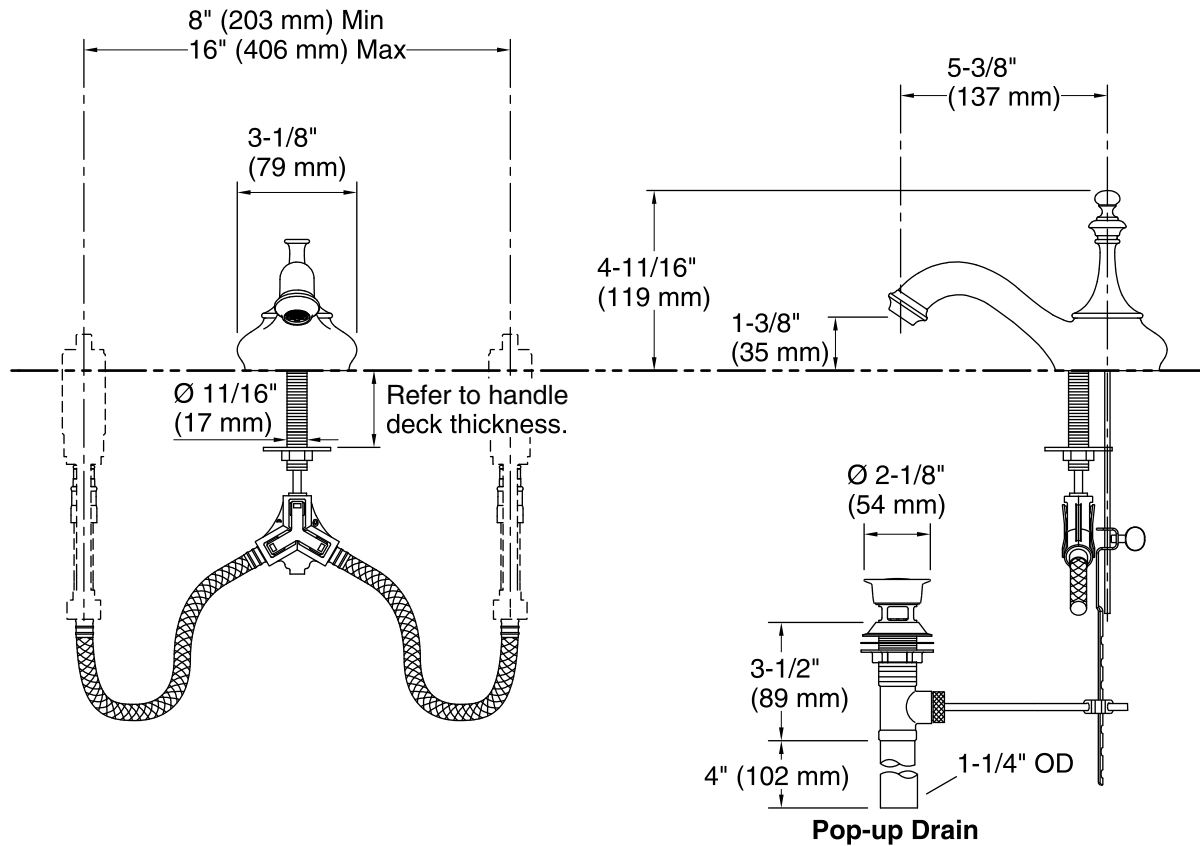

Features

- Metal construction.
- Metal pop-up drain with tailpiece.
- 5-3/8" (137 mm) spout reach.
- 1.2 gal/min (4.5 l/min) maximum flow rate [max at 60 psi (4.14 bar)].

Required Accessories

- K-98068-3M Widespread Bathroom Sink Faucet Handles
- or
- K-98068-4 Widespread Bathroom Sink Faucet Handles
- or
- K-98068-9M Widespread Bathroom Sink Faucet Handles
- or
- K-98068-3 Widespread Bathroom Sink Faucet Handles

Technical Information

All product dimensions are nominal.

Faucet:

Flow rate: 1.2 gal/min (4.5 l/min)

Pressure: 60 psi (4.1 bar)

Drain included: YES

Spout:

Spout reach: 5-3/8" (137 mm)